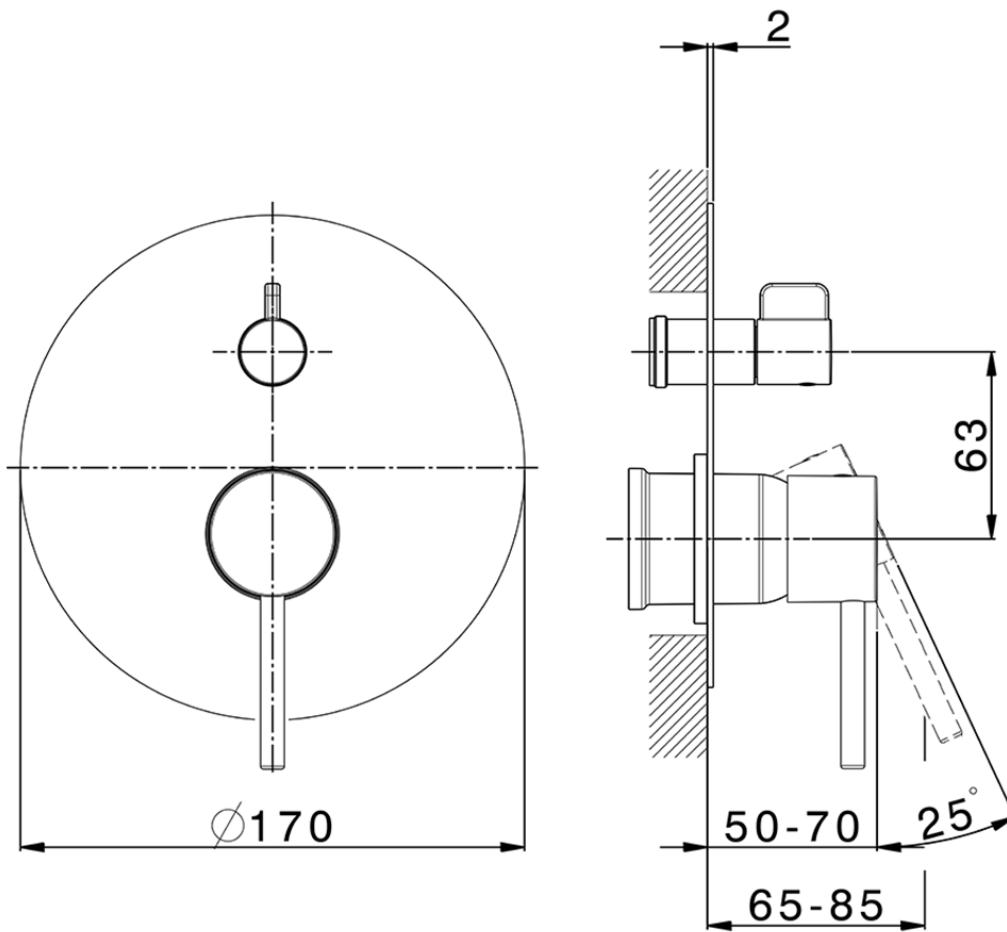

Exposed part for concealed 2-outlet mixer M32\_MT002300

MT002300

<https://en.huberitalia.com/exposed-part-for-concealed-2-outlet-mixer-m32-mt002300>

Piastra/Plate/Plaque/Platte/Placa

2-3mm: XX 65-85

10mm: XX 60-80