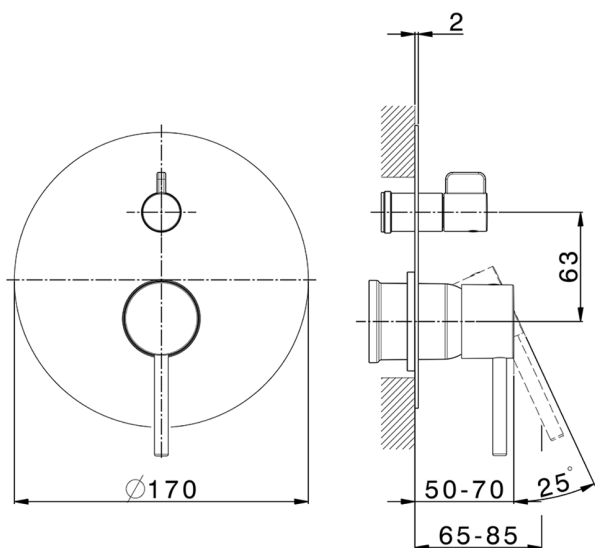

Exposed part for concealed 2-outlet mixer M32_MT002300

MODEL **MT002300**

Exposed part for concealed 2-outlet mixer, 2-Way rotating diverter, without concealed part, for item Easy-Box ZB000230

AVAILABLE FINISHINGS

-  **21** 21 Chrome
-  **26** 26 Old Copper
-  **2F** 2F Brushed Nickel
-  **2W** 2W Brushed Gold
-  **40** 40 Matt Black
-  **4Q** 4Q Matt White

CHARACTERISTICS

Installation **Concealed**
 Required concealed parts **ZB000230**

Concealed single lever bath-shower mixer Easy-Box CONCEALED_ZB000230

MODEL **ZB000230**

Concealed single lever bath-shower mixer Easy-Box, 2-Way rotating diverter, without trim kit, with protection guard box

AVAILABLE FINISHINGS

CHARACTERISTICS

Concealed **1**
 Cartridge Spare Parts **ZZ92909000**
35 mm Cartridge

Piastra/Plate/Plaque/Platte/Placa

2-3mm: XX 65-85

10mm: XX 60-80

2024-11-24