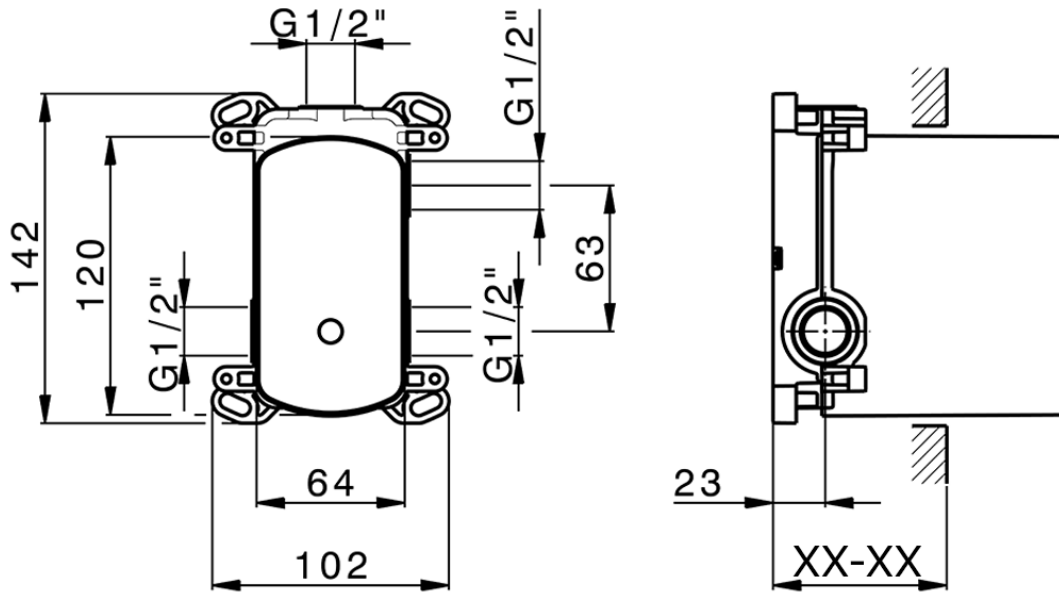

Exposed part for concealed 2-outlet mixer M32_MT002300

MT002300

<https://en.huberitalia.com/exposed-part-for-concealed-2-outlet-mixer-m32-mt002300>

Piastra/Plate/Plaque/Platte/Placa

2-3mm: XX 65-85

10mm: XX 60-80