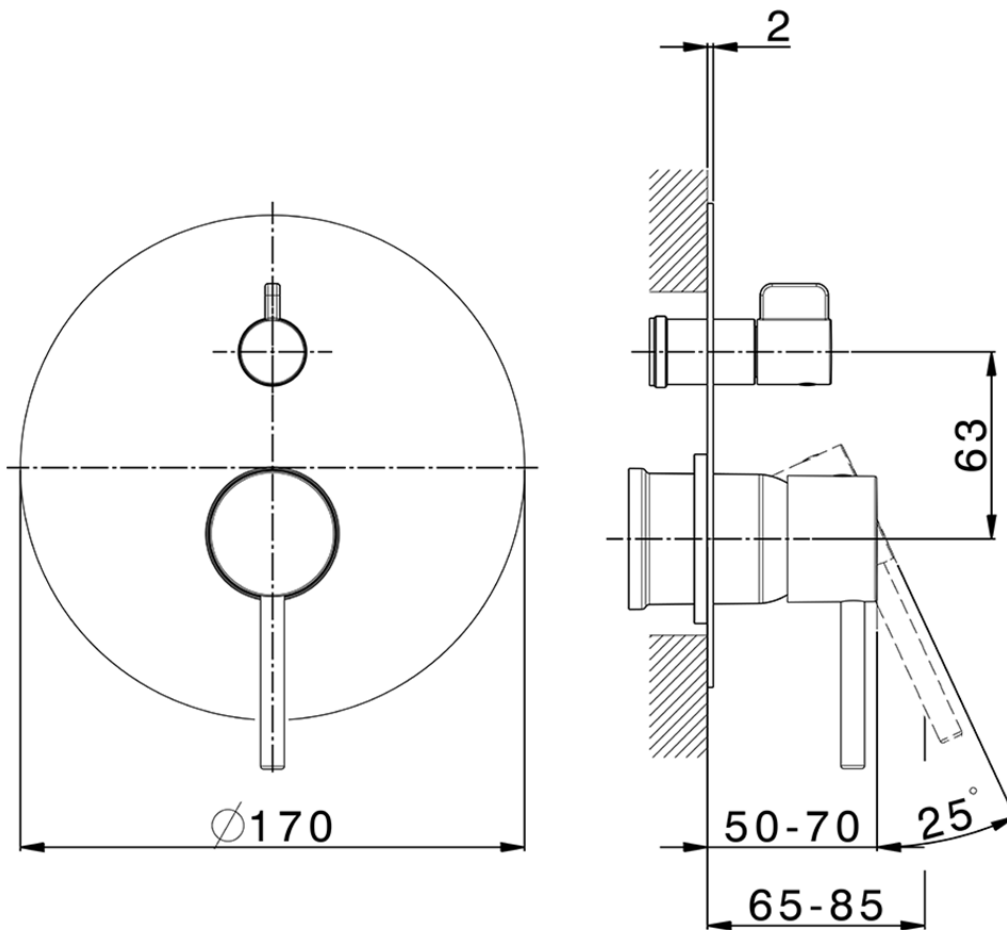

## Exposed part for concealed 2-outlet mixer M32\_MT002300

MT002300

<https://en.huberitalia.com/exposed-part-for-concealed-2-outlet-mixer-m32-mt002300>

Piastra/Plate/Plaque/Platte/Placa

2-3mm: XX 65-85

10mm: XX 60-80