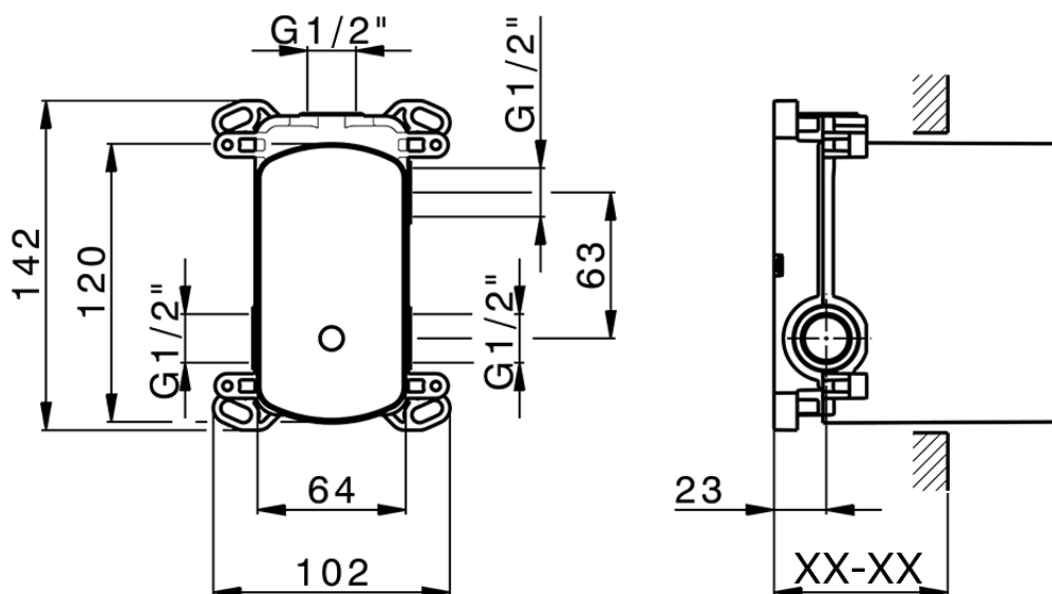

## Exposed part for concealed 2-outlet mixer M32\_MT002300

MT002300

<https://en.huberitalia.com/exposed-part-for-concealed-2-outlet-mixer-m32-mt002300>

Piastra/Plate/Plaque/Platte/Placa

2-3mm: XX 65-85

10mm: XX 60-80