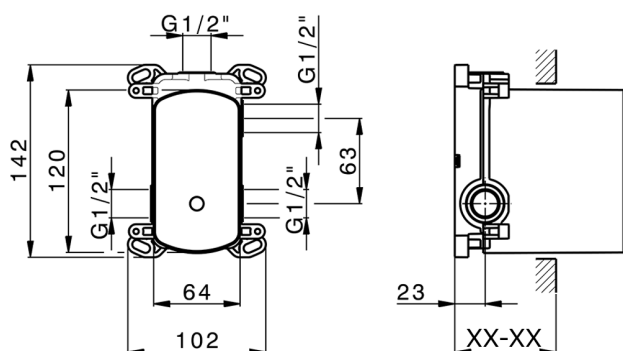

Concealed single lever bath-shower mixer Easy-Box CONCEALED_ZB000230

MODEL **ZB000230**

Concealed single lever bath-shower mixer Easy-Box, 2-Way rotating diverter, without trim kit, with protection guard box

AVAILABLE FINISHINGS

 **04** 04 Without finishing

CHARACTERISTICS

Concealed **1**
 Cartridge Spare Parts **ZZ92909000**
35 mm Cartridge

Piastra/Plate/Plaque/Platte/Placa

2-3mm: XX 65-85

10mm: XX 60-80

2024-11-14