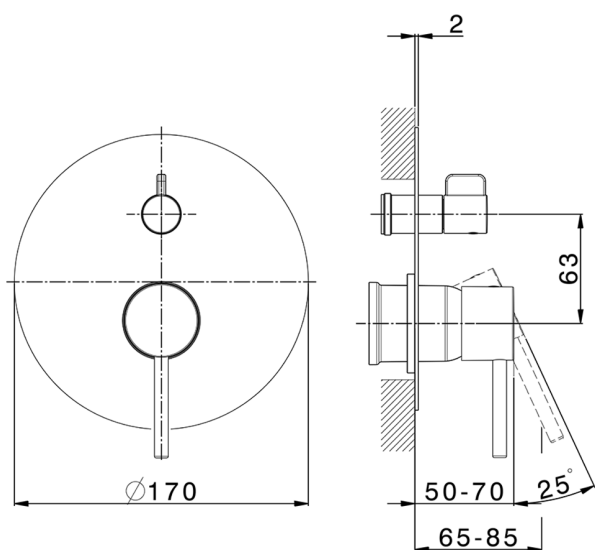

Exposed part for concealed 2-outlet mixer M32_MT002300

MODEL **MT002300**

Exposed part for concealed 2-outlet mixer, 2-Way rotating diverter, without concealed part, for item Easy-Box ZB000230

AVAILABLE FINISHINGS

-  **21** 21 Chrome
-  **26** 26 Old Copper
-  **2F** 2F Brushed Nickel
-  **2W** 2W Brushed Gold
-  **40** 40 Matt Black
-  **4Q** 4Q Matt White

CHARACTERISTICS

Installation **Concealed**
 Required concealed parts **ZB000230**

Concealed single lever bath-shower mixer Easy-Box CONCEALED_ZB000230

MODEL **ZB000230**

Concealed single lever bath-shower mixer Easy-Box, 2-Way rotating diverter, without trim kit, with protection guard box

AVAILABLE FINISHINGS

 **04** 04 Without finishing

CHARACTERISTICS

Concealed **1**
 Cartridge Spare Parts **ZZ92909000**
35 mm Cartridge

Piastra/Plate/Plaque/Platte/Placa

2-3mm: XX 65-85

10mm: XX 60-80

2024-11-14