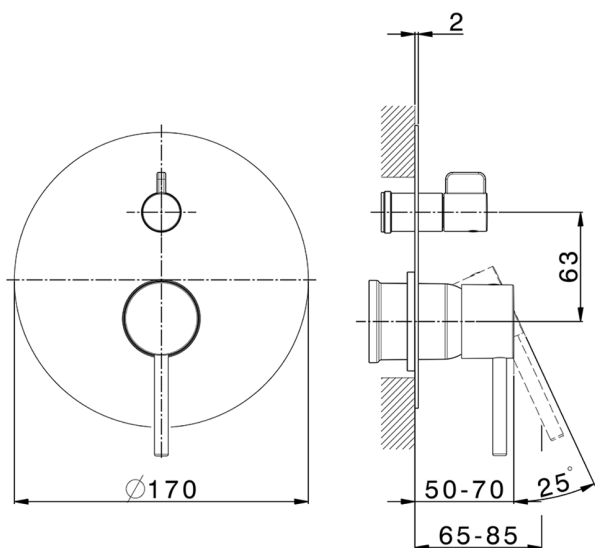

Exposed part for concealed 2-outlet mixer M32_MT002300

MODEL **MT002300**

Exposed part for concealed 2-outlet mixer, 2-Way rotating diverter, without concealed part, for item Easy-Box ZB000230

AVAILABLE FINISHINGS

-  **21** 21 Chrome
-  **26** 26 Old Copper
-  **2F** 2F Brushed Nickel
-  **2W** 2W Brushed Gold
-  **40** 40 Matt Black
-  **4Q** 4Q Matt White

CHARACTERISTICS

Installation **Concealed**
 Required concealed parts **ZB000230**

Concealed single lever bath-shower mixer Easy-Box CONCEALED_ZB000230

MODEL **ZB000230**

Concealed single lever bath-shower mixer Easy-Box, 2-Way rotating diverter, without trim kit, with protection guard box

AVAILABLE FINISHINGS

CHARACTERISTICS

Concealed **1**
 Cartridge Spare Parts **ZZ92909000**
35 mm Cartridge

Piastra/Plate/Plaque/Platte/Placa

2-3mm: XX 65-85

10mm: XX 60-80

2024-11-14