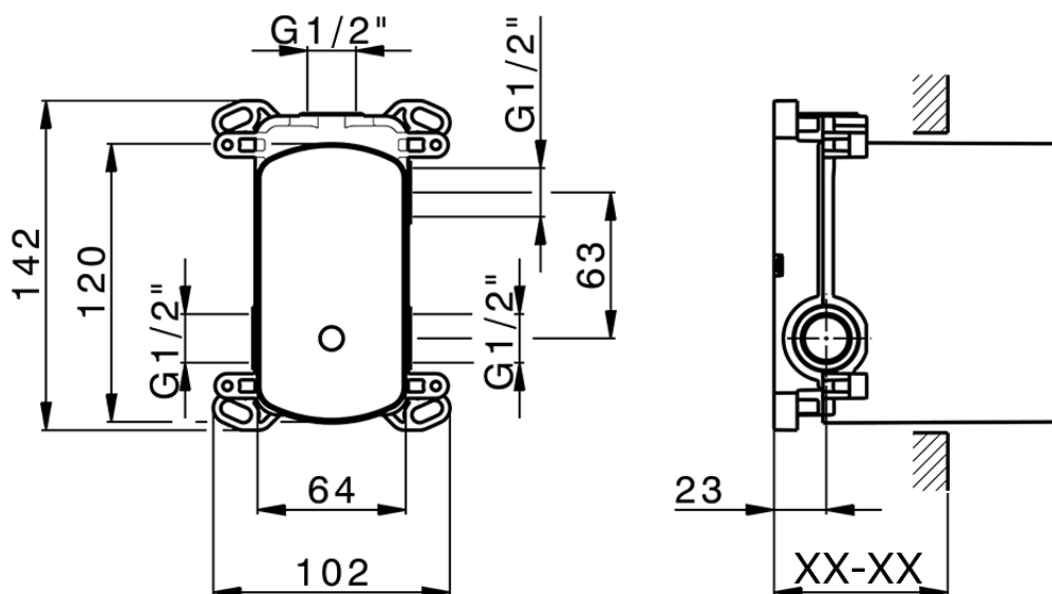

Exposed part for concealed 2-outlet mixer M32_MT002300

MT002300

<https://en.huberitalia.com/exposed-part-for-concealed-2-outlet-mixer-m32-mt002300>

Piastra/Plate/Plaque/Platte/Placa

2-3mm: XX 65-85

10mm: XX 60-80