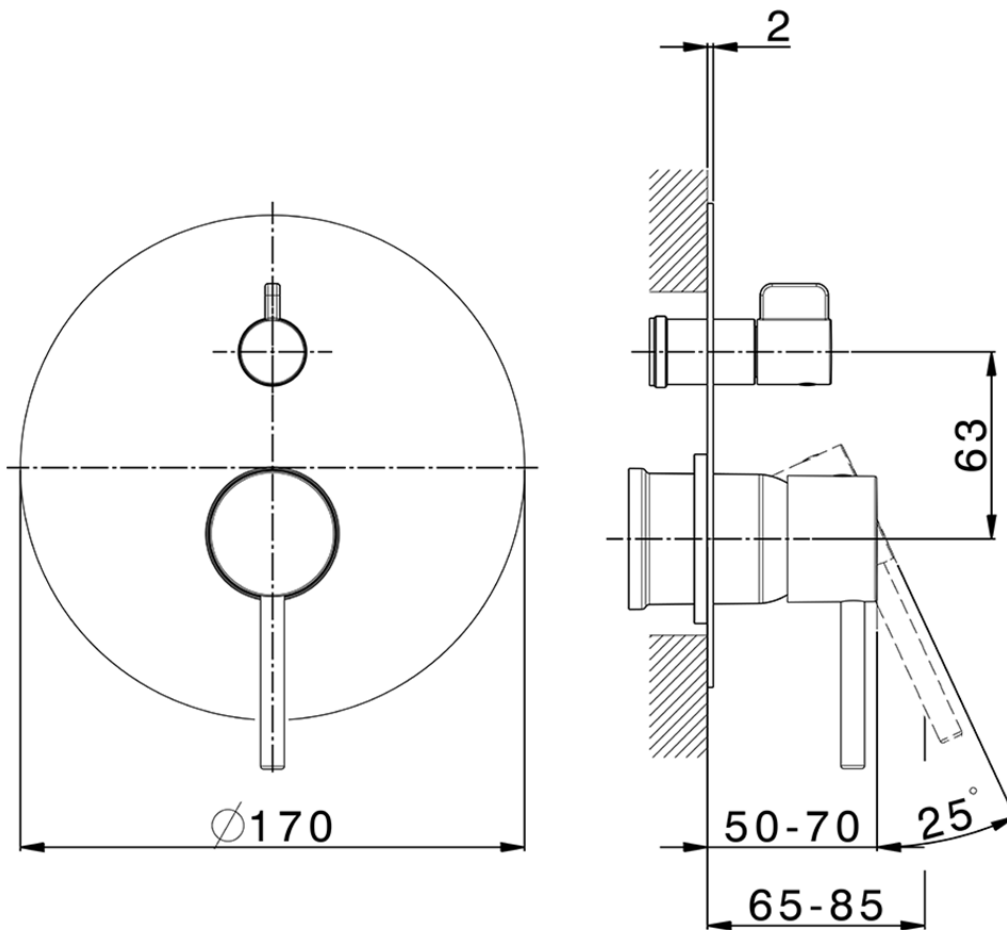

Exposed part for concealed 2-outlet mixer M32_MT002300

MT002300

<https://en.huberitalia.com/exposed-part-for-concealed-2-outlet-mixer-m32-mt002300>

Piastra/Plate/Plaque/Platte/Placa

2-3mm: XX 65-85

10mm: XX 60-80