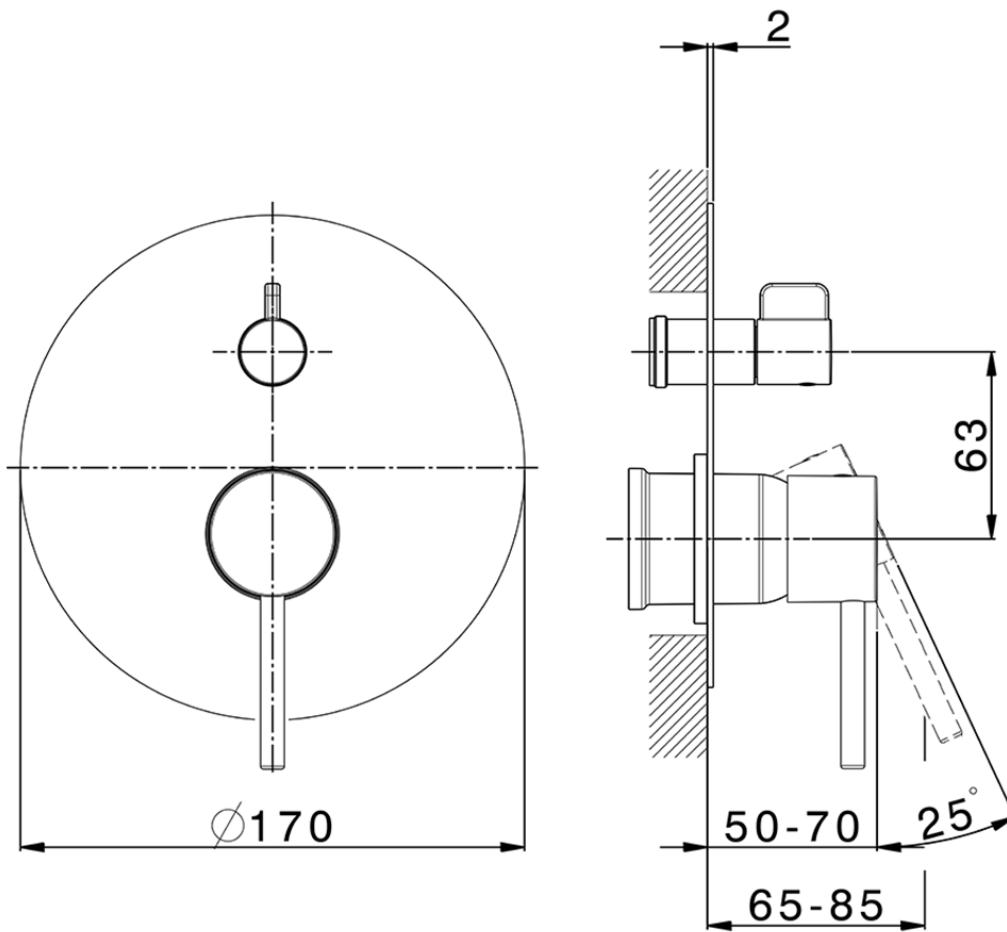

Exposed part for concealed 2-outlet mixer M32_MT002300

MT002300

<https://en.huberitalia.com/exposed-part-for-concealed-2-outlet-mixer-m32-mt002300>

Piastra/Plate/Plaque/Platte/Placa

2-3mm: XX 65-85

10mm: XX 60-80