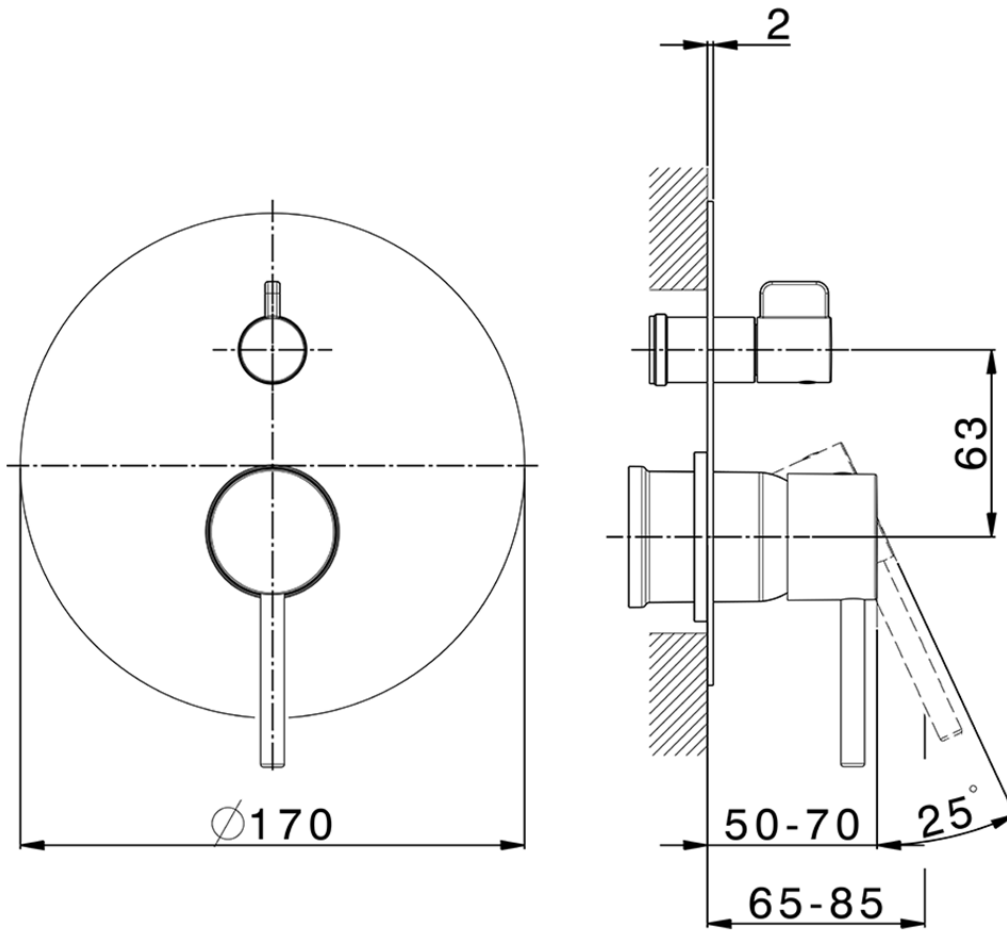

Exposed part for concealed 2-outlet mixer M32_MT002300

MT002300

<https://en.huberitalia.com/exposed-part-for-concealed-2-outlet-mixer-m32-mt002300>

Piastra/Plate/Plaque/Platte/Placa

2-3mm: XX 65-85

10mm: XX 60-80