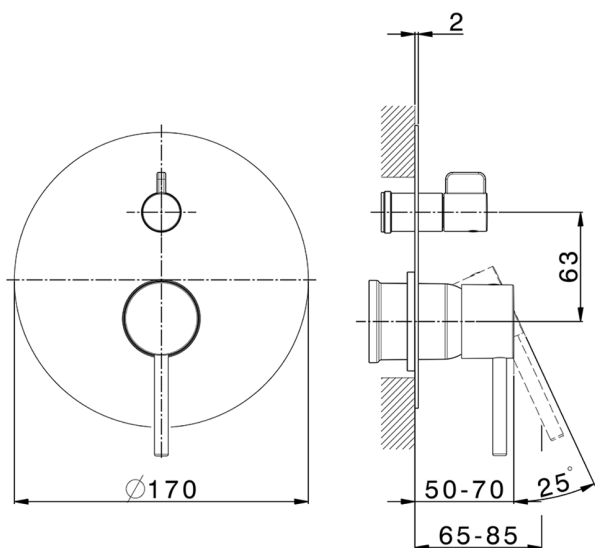

## Exposed part for concealed 2-outlet mixer M32\_MT002300

MODEL **MT002300**

Exposed part for concealed 2-outlet mixer, 2-Way rotating diverter, without concealed part, for item Easy-Box ZB000230

## Concealed single lever bath-shower mixer Easy-Box CONCEALED\_ZB000230

MODEL **ZB000230**

Concealed single lever bath-shower mixer Easy-Box, 2-Way rotating diverter, without trim kit, with protection guard box

AVAILABLE FINISHINGS

CHARACTERISTICS

Concealed **1**  
 Cartridge Spare Parts **ZZ92909000**  
**35 mm Cartridge**

Piastra/Plate/Plaque/Platte/Placa

2-3mm: XX 65-85

10mm: XX 60-80

2024-11-24