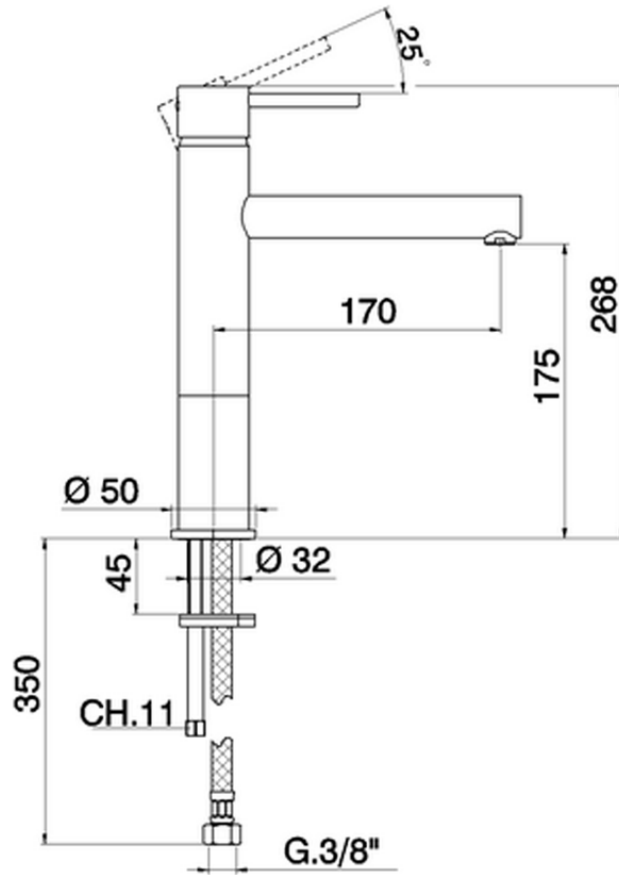

Single lever 'medium' washbasin mixer TRATTO EVO_TV001500

TV001500

<https://en.huberitalia.com/single-lever-medium-washbasin-mixer-tratto-evo-tv001500>

2026-06-13