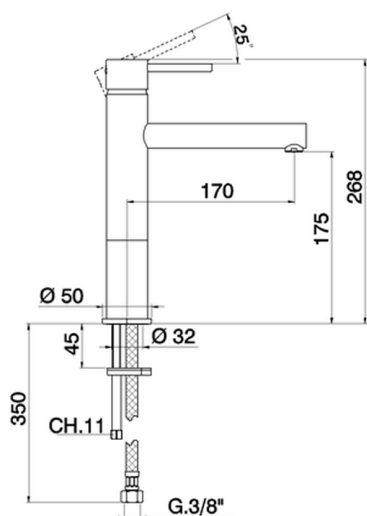

Single lever 'medium' washbasin mixer TRATTO EVO_TV001500

MODEL **TV001500**

Single lever 'medium' washbasin mixer, without automatic pop up waste, G.3/8" Stainless Steel Flexible

AVAILABLE FINISHINGS

CHARACTERISTICS

Cartridge Spare Parts **ZZ95435000**

35 mm Cartridge

EcoStop

EcoStop feature limits water flow to approximately 50% of maximum output with one point of resistance on setting. Push slightly past the middle stop only when full water output is required. This will save water up to 50%.