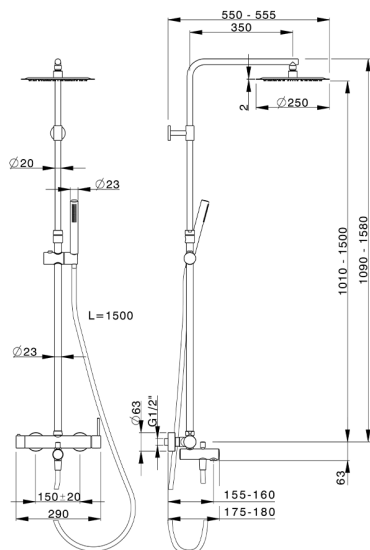

3-function single lever bath set M32_MT004160

MODEL **MT004160**

3-function single lever bath set, adjustable riser column, 23 mm Brass One Spray handshower, 250 mm round showerhead 2 mm thick INOX, 150 cm smooth SUPREME Flexible Hose

AVAILABLE FINISHINGS

CHARACTERISTICS

Cartridge Spare Parts **ZZ95435000**

35 mm Cartridge

DeviaStop

The Huber Devia Stop technology allows to adjust the water flow and to direct it to the selected output point (overhead soaker, hand shower, etc).