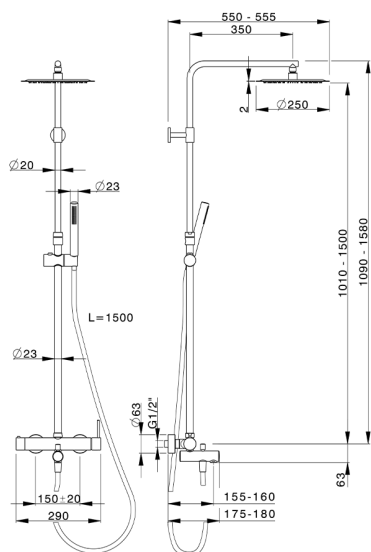

## 3-function single lever bath set M32\_MT004160

MODEL **MT004160**

3-function single lever bath set, adjustable riser column, 23 mm Brass One Spray handshower, 250 mm round showerhead 2 mm thick INOX, 150 cm smooth SUPREME Flexible Hose

AVAILABLE FINISHINGS

CHARACTERISTICS

Cartridge Spare Parts **ZZ95435000**

**35 mm Cartridge**

### DeviaStop

The Huber Devia Stop technology allows to adjust the water flow and to direct it to the selected output point (overhead soaker, hand shower, etc).

2026-06-26