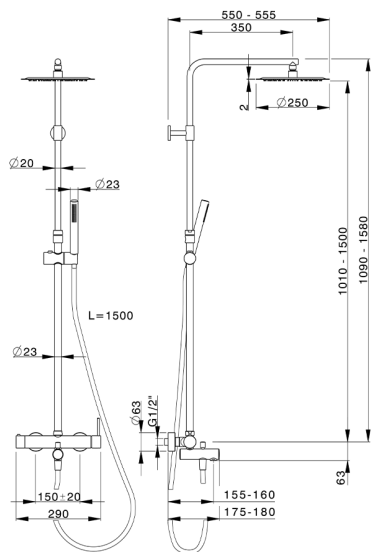

3-function single lever bath set M32_MT004160

MODEL **MT004160**

3-function single lever bath set, adjustable riser column, 23 mm Brass One Spray handshower, 250 mm round showerhead 2 mm thick INOX, 150 cm smooth SUPREME Flexible Hose

AVAILABLE FINISHINGS

CHARACTERISTICS

Cartridge Spare Parts **ZZ95435000**

35 mm Cartridge

DeviaStop

The Huber Devia Stop technology allows to adjust the water flow and to direct it to the selected output point (overhead soaker, hand shower, etc).