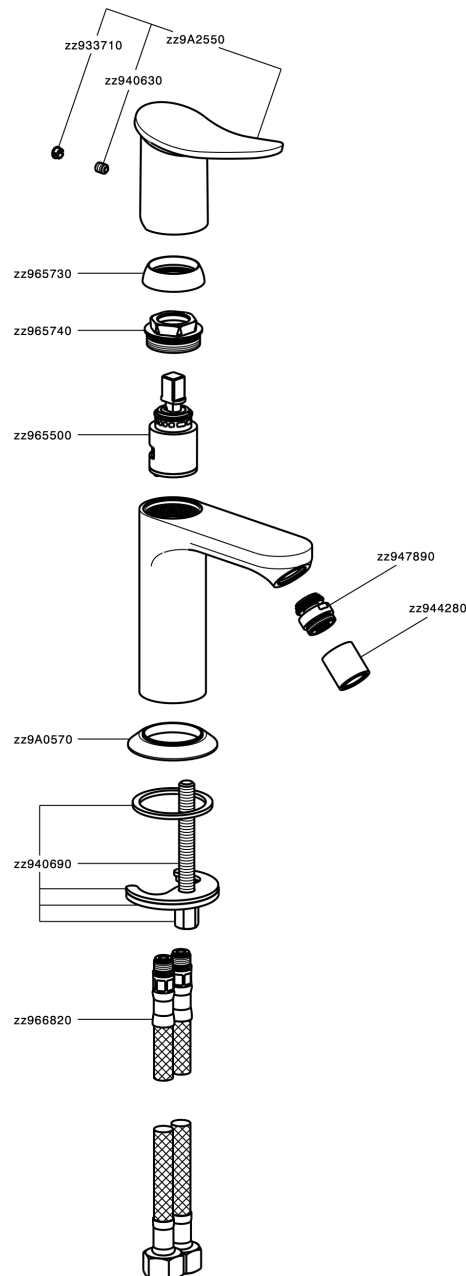

Single lever bidet mixer HARLOCK_HK000564

MODEL **HK000564**

Single lever bidet mixer, without automatic pop-up waste, G.3/8" stainless steel flexible hoses

AVAILABLE FINISHINGS

-  **21** 21 Chrome
-  **2P** 2P Rose Gold
-  **2Q** 2Q Black Titanium
-  **40** 40 Matt Black
-  **4Q** 4Q Matt White
-  **6T** 6T Chrome/Matt Black

CHARACTERISTICS

Cartridge Spare Parts **ZZ96550000**

25 mm Cartridge

Single lever bidet mixer HARLOCK_HK000564

HK000564

<https://en.huberitalia.com/single-lever-bidet-mixer-harlock-hk000564>

2026-06-13