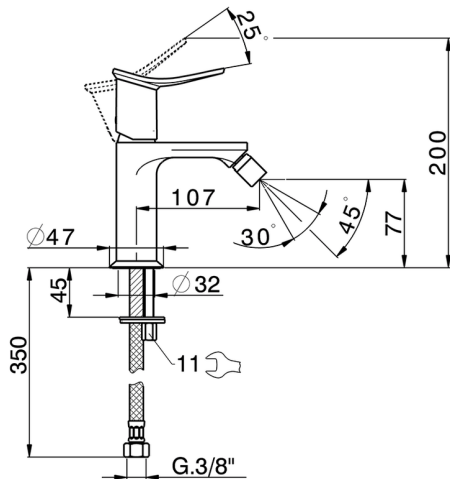

Single lever bidet mixer HARLOCK_HK000564

MODEL **HK000564**

Single lever bidet mixer, without automatic pop-up waste, G.3/8" stainless steel flexible hoses

AVAILABLE FINISHINGS

-  **21** 21 Chrome
-  **2P** 2P Rose Gold
-  **2Q** 2Q Black Titanium
-  **40** 40 Matt Black
-  **4Q** 4Q Matt White
-  **6T** 6T Chrome/Matt Black

CHARACTERISTICS

Cartridge Spare Parts **ZZ96550000**

25 mm Cartridge

Single lever bidet mixer HARLOCK_HK000564

HK000564

<https://en.huberitalia.com/single-lever-bidet-mixer-harlock-hk000564>

2026-06-13