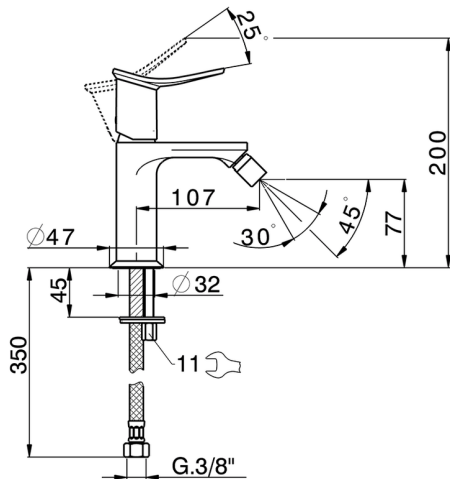

Single lever bidet mixer HARLOCK_HK000564

MODEL **HK000564**

Single lever bidet mixer, without automatic pop-up waste, G.3/8" stainless steel flexible hoses

AVAILABLE FINISHINGS

-  **21** 21 Chrome
-  **2P** 2P Rose Gold
-  **2Q** 2Q Black Titanium
-  **40** 40 Matt Black
-  **4Q** 4Q Matt White
-  **6T** 6T Chrome/Matt Black

CHARACTERISTICS

Cartridge Spare Parts **ZZ96550000**

25 mm Cartridge

Single lever bidet mixer HARLOCK_HK000564

HK000564

<https://en.huberitalia.com/single-lever-bidet-mixer-harlock-hk000564>

2026-04-30