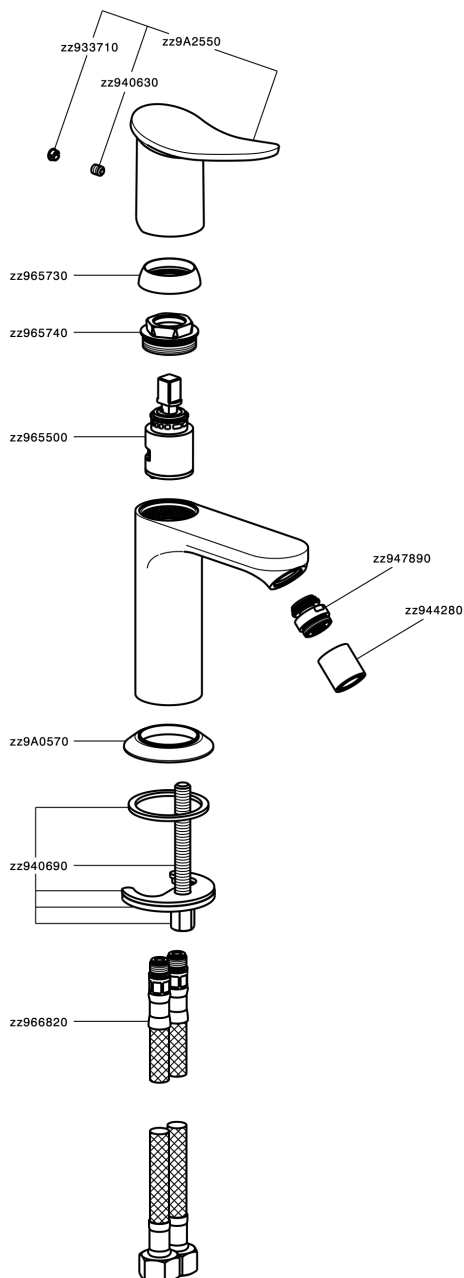

Single lever bidet mixer HARLOCK_HK000564

MODEL **HK000564**

Single lever bidet mixer, without automatic pop-up waste, G.3/8" stainless steel flexible hoses

AVAILABLE FINISHINGS

-  **21** 21 Chrome
-  **2P** 2P Rose Gold
-  **2Q** 2Q Black Titanium
-  **40** 40 Matt Black
-  **4Q** 4Q Matt White
-  **6T** 6T Chrome/Matt Black

CHARACTERISTICS

Cartridge Spare Parts **ZZ96550000**

25 mm Cartridge

Single lever bidet mixer HARLOCK_HK000564

HK000564

<https://en.huberitalia.com/single-lever-bidet-mixer-harlock-hk000564>

2026-04-30