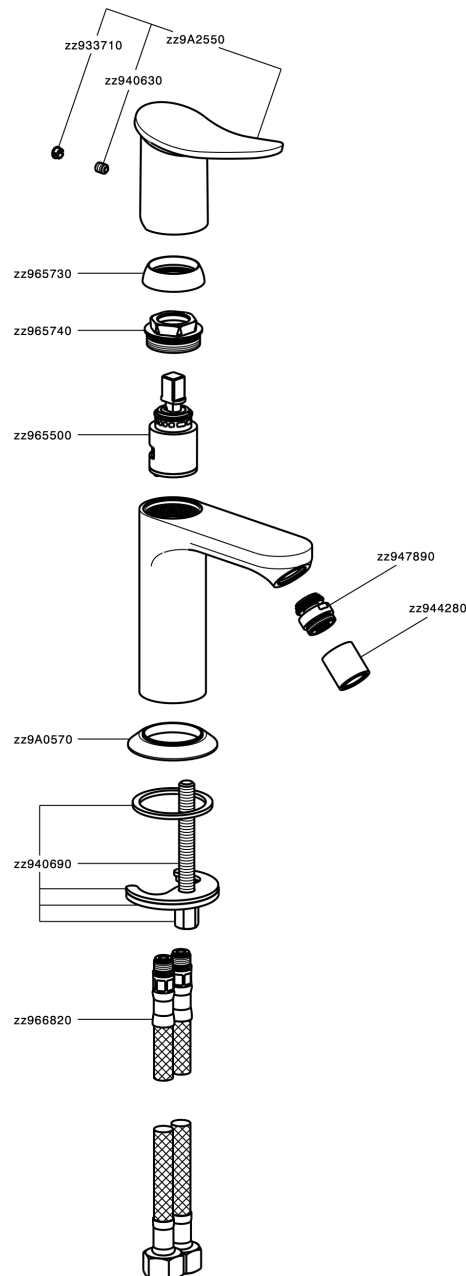

Single lever bidet mixer HARLOCK_HK000564

MODEL **HK000564**

Single lever bidet mixer, without automatic pop-up waste, G.3/8" stainless steel flexible hoses

AVAILABLE FINISHINGS

-  **21** 21 Chrome
-  **2P** 2P Rose Gold
-  **2Q** 2Q Black Titanium
-  **40** 40 Matt Black
-  **4Q** 4Q Matt White
-  **6T** 6T Chrome/Matt Black

CHARACTERISTICS

Cartridge Spare Parts **ZZ96550000**

25 mm Cartridge

Single lever bidet mixer HARLOCK_HK000564

HK000564

<https://en.huberitalia.com/single-lever-bidet-mixer-harlock-hk000564>

2026-04-10