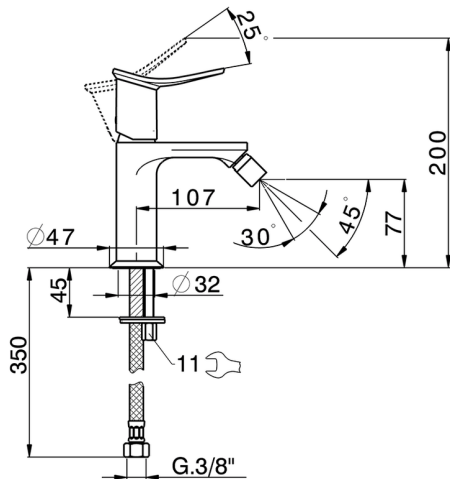

Single lever bidet mixer HARLOCK_HK000564

MODEL **HK000564**

Single lever bidet mixer, without automatic pop-up waste, G.3/8" stainless steel flexible hoses

AVAILABLE FINISHINGS

-  **21** 21 Chrome
-  **2P** 2P Rose Gold
-  **2Q** 2Q Black Titanium
-  **40** 40 Matt Black
-  **4Q** 4Q Matt White
-  **6T** 6T Chrome/Matt Black

CHARACTERISTICS

Cartridge Spare Parts **ZZ96550000**

25 mm Cartridge

Single lever bidet mixer HARLOCK_HK000564

HK000564

<https://en.huberitalia.com/single-lever-bidet-mixer-harlock-hk000564>

2026-04-10