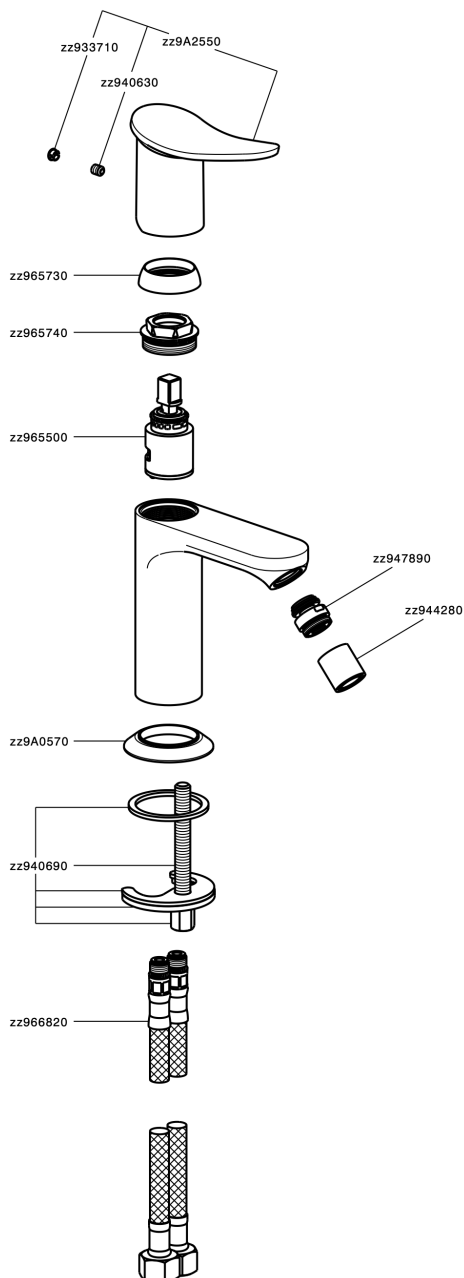

## Single lever bidet mixer HARLOCK\_HK000564

MODEL **HK000564**

Single lever bidet mixer, without automatic pop-up waste, G.3/8" stainless steel flexible hoses

### CHARACTERISTICS

Cartridge Spare Parts **ZZ96550000**

**25 mm Cartridge**

## Single lever bidet mixer HARLOCK\_HK000564

HK000564

<https://en.huberitalia.com/single-lever-bidet-mixer-harlock-hk000564>

2026-06-30