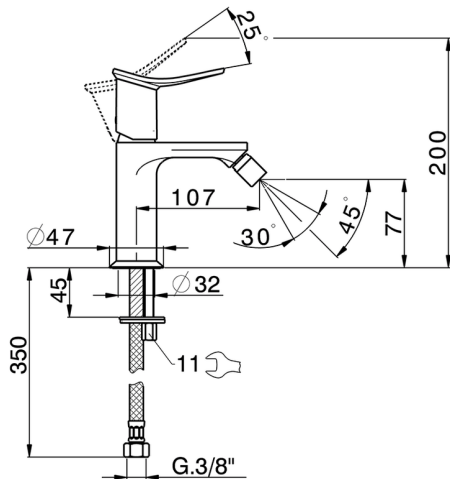

## Single lever bidet mixer HARLOCK\_HK000564

MODEL **HK000564**

Single lever bidet mixer, without automatic pop-up waste, G.3/8" stainless steel flexible hoses

### CHARACTERISTICS

Cartridge Spare Parts **ZZ96550000**

**25 mm Cartridge**

## Single lever bidet mixer HARLOCK\_HK000564

HK000564

<https://en.huberitalia.com/single-lever-bidet-mixer-harlock-hk000564>

2026-06-30