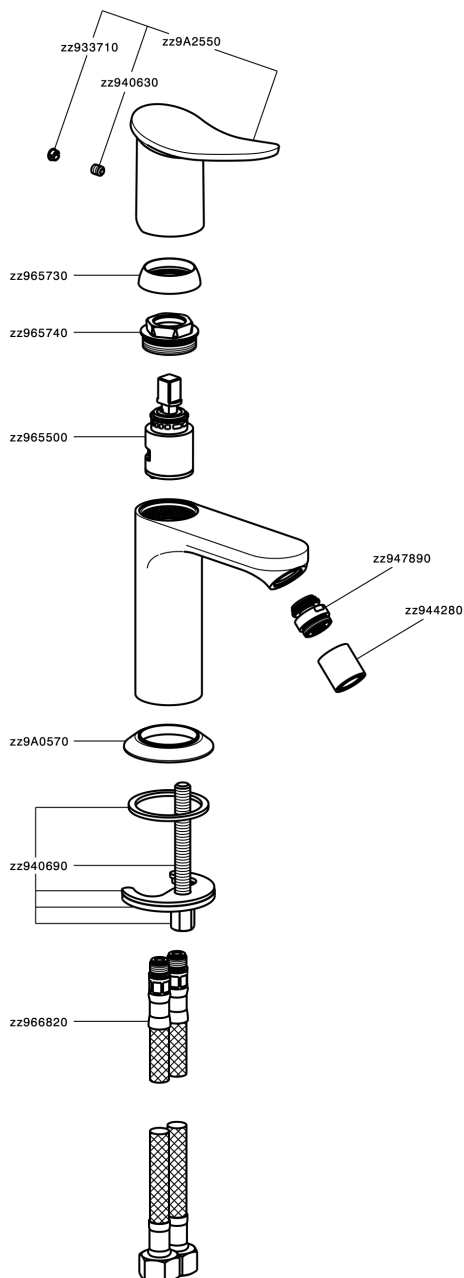

Single lever bidet mixer HARLOCK_HK000564

MODEL **HK000564**

Single lever bidet mixer, without automatic pop-up waste, G.3/8" stainless steel flexible hoses

AVAILABLE FINISHINGS

-  **21** 21 Chrome
-  **2P** 2P Rose Gold
-  **2Q** 2Q Black Titanium
-  **40** 40 Matt Black
-  **4Q** 4Q Matt White
-  **6T** 6T Chrome/Matt Black

CHARACTERISTICS

Cartridge Spare Parts **ZZ96550000**

25 mm Cartridge

Single lever bidet mixer HARLOCK_HK000564

HK000564

<https://en.huberitalia.com/single-lever-bidet-mixer-harlock-hk000564>

2026-07-01