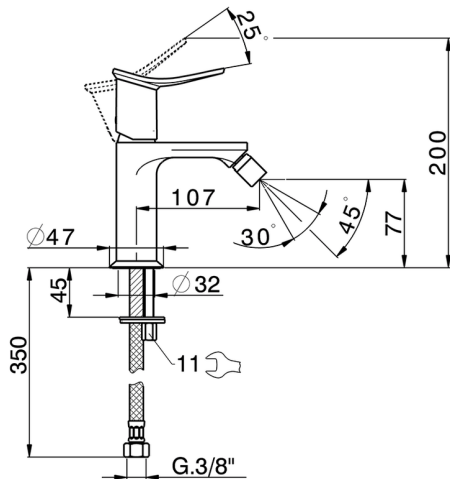

Single lever bidet mixer HARLOCK_HK000564

MODEL **HK000564**

Single lever bidet mixer, without automatic pop-up waste, G.3/8" stainless steel flexible hoses

AVAILABLE FINISHINGS

-  **21** 21 Chrome
-  **2P** 2P Rose Gold
-  **2Q** 2Q Black Titanium
-  **40** 40 Matt Black
-  **4Q** 4Q Matt White
-  **6T** 6T Chrome/Matt Black

CHARACTERISTICS

Cartridge Spare Parts **ZZ96550000**

25 mm Cartridge

Single lever bidet mixer HARLOCK_HK000564

HK000564

<https://en.huberitalia.com/single-lever-bidet-mixer-harlock-hk000564>

2026-07-01