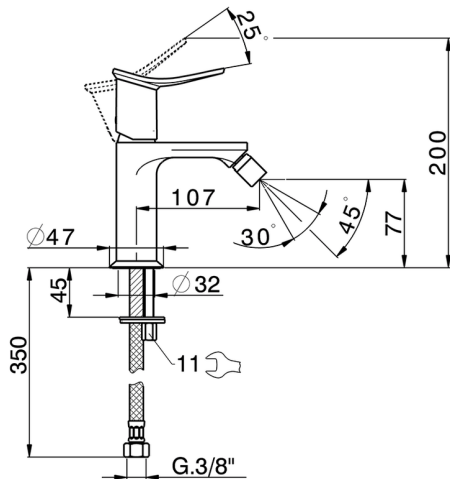

## Single lever bidet mixer HARLOCK\_HK000564

MODEL **HK000564**

Single lever bidet mixer, without automatic pop-up waste, G.3/8" stainless steel flexible hoses

### CHARACTERISTICS

Cartridge Spare Parts **ZZ96550000**

**25 mm Cartridge**

## Single lever bidet mixer HARLOCK\_HK000564

HK000564

<https://en.huberitalia.com/single-lever-bidet-mixer-harlock-hk000564>

2026-06-09