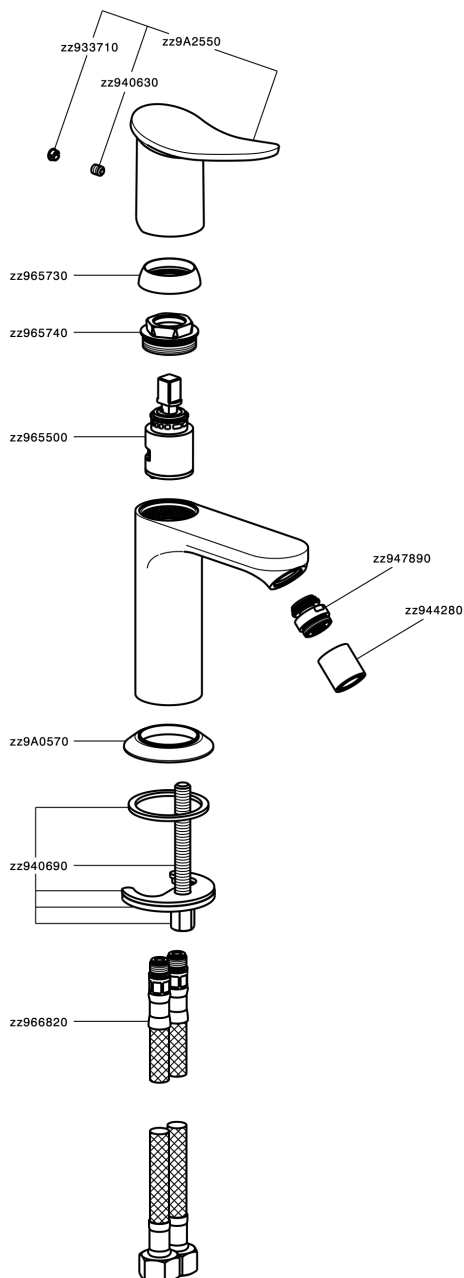

Single lever bidet mixer HARLOCK_HK000564

MODEL **HK000564**

Single lever bidet mixer, without automatic pop-up waste, G.3/8" stainless steel flexible hoses

AVAILABLE FINISHINGS

-  **21** 21 Chrome
-  **2P** 2P Rose Gold
-  **2Q** 2Q Black Titanium
-  **40** 40 Matt Black
-  **4Q** 4Q Matt White
-  **6T** 6T Chrome/Matt Black

CHARACTERISTICS

Cartridge Spare Parts **ZZ96550000**

25 mm Cartridge

Single lever bidet mixer HARLOCK_HK000564

HK000564

<https://en.huberitalia.com/single-lever-bidet-mixer-harlock-hk000564>

2026-06-30