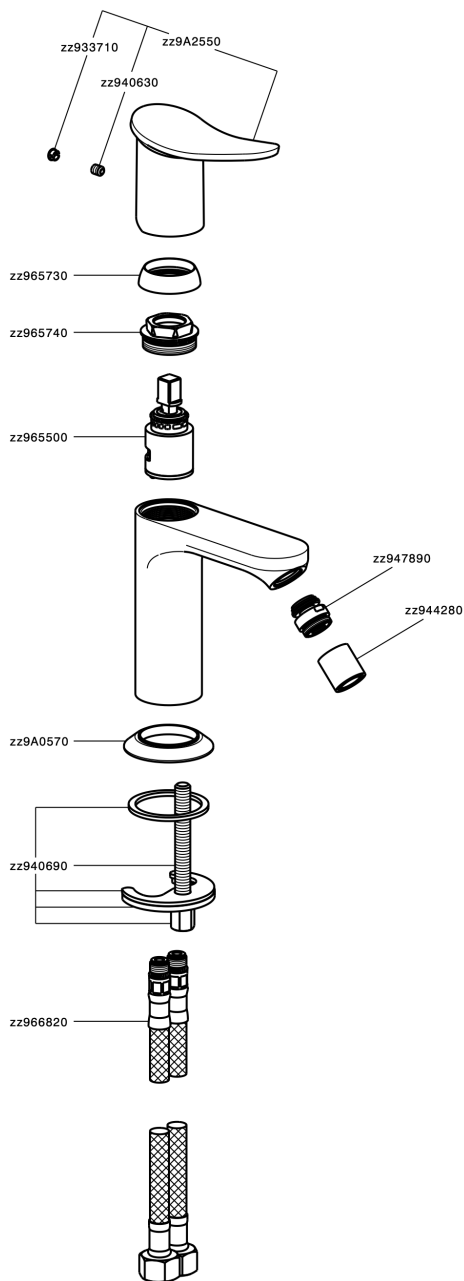

## Single lever bidet mixer HARLOCK\_HK000564

MODEL **HK000564**

Single lever bidet mixer, without automatic pop-up waste, G.3/8" stainless steel flexible hoses

### CHARACTERISTICS

Cartridge Spare Parts **ZZ96550000**

**25 mm Cartridge**

## Single lever bidet mixer HARLOCK\_HK000564

HK000564

<https://en.huberitalia.com/single-lever-bidet-mixer-harlock-hk000564>

2026-06-09