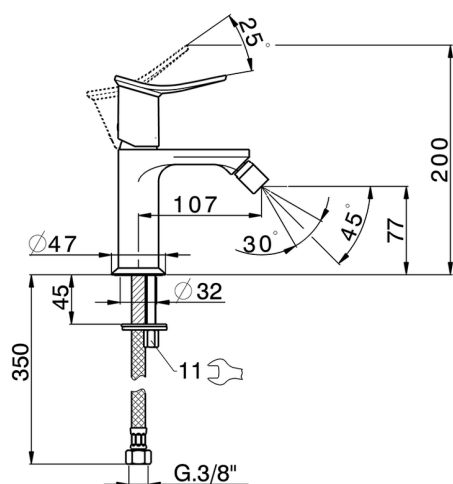

Single lever bidet mixer HARLOCK_HK000564

MODEL **HK000564**

Single lever bidet mixer, without automatic pop-up waste, G.3/8" stainless steel flexible hoses

AVAILABLE FINISHINGS

-  **21** 21 Chrome
-  **2P** 2P Rose Gold
-  **2Q** 2Q Black Titanium
-  **40** 40 Matt Black
-  **4Q** 4Q Matt White
-  **6T** 6T Chrome/Matt Black

CHARACTERISTICS

Cartridge Spare Parts **ZZ96550000**

25 mm Cartridge

Single lever bidet mixer HARLOCK_HK000564

HK000564

<https://en.huberitalia.com/single-lever-bidet-mixer-harlock-hk000564>

2026-06-30