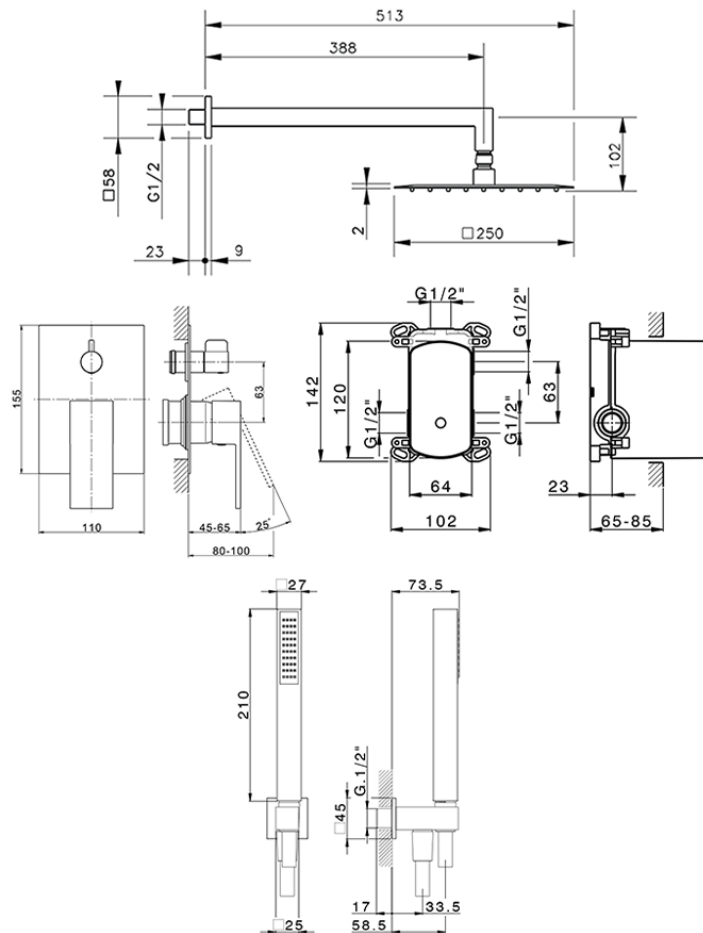

Single Lever concealed shower set NUOVA EGO_NE0KM030

NE0KM030

<https://en.huberitalia.com/single-lever-concealed-shower-set-nuova-ego-ne0km030>

2024-09-19