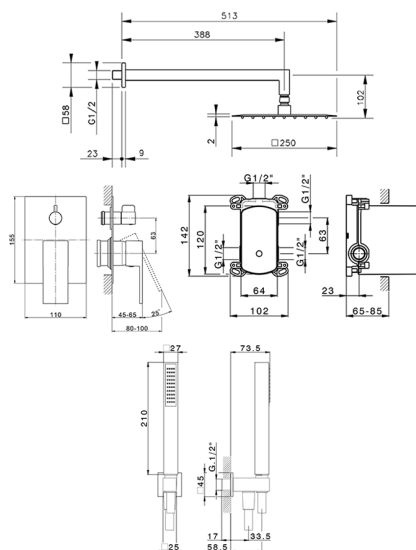

## Single Lever concealed shower set NUOVA EGO\_NE0KM030

MODEL **NE0KM030**

Single Lever concealed shower set, 2-Way rotating diverter, wall mounted handshower bracket with wall elbow, 400 mm shower arm, 250x250 mm INOX square showerhead 2 mm thick, ABS 27x27mm one spray minimalist square handshower, 1/2" wall elbow, 150 cm smooth SILVERFLEX Flexible Hose

### CHARACTERISTICS

Cartridge Spare Parts **ZZ95409000**

**35 mm Cartridge**

Required concealed parts **ZZ95409000**

**35 mm Cartridge**

**100**

### EcoStop

EcoStop feature limits water flow to approximately 50% of maximum output with one point of resistance on setting. Push slightly past the middle stop only when full water output is required. This will save water up to 50%.