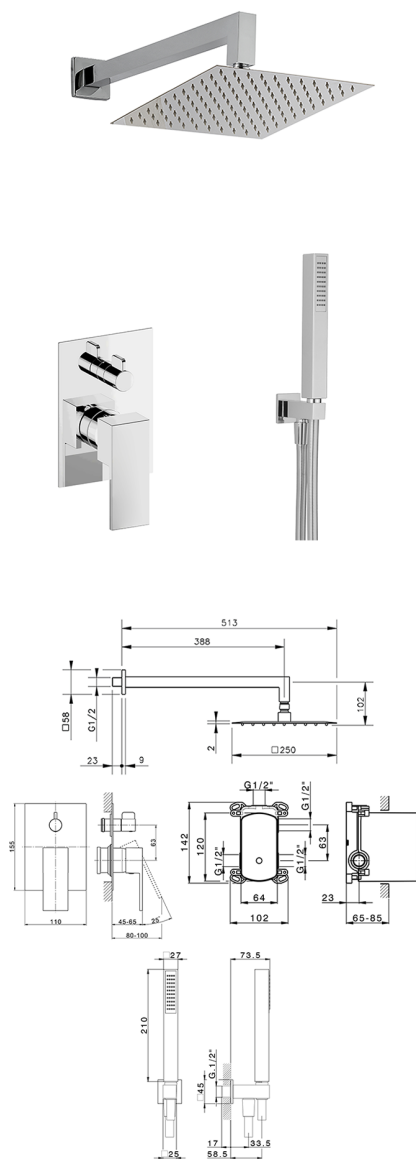

## Single Lever concealed shower set NUOVA EGO\_NE0KM030

MODEL **NE0KM030**

Single Lever concealed shower set, 2-Way rotating diverter, wall mounted handshower bracket with wall elbow, 400 mm shower arm, 250x250 mm INOX square showerhead 2 mm thick, ABS 27x27mm one spray minimalist square handshower, 1/2" wall elbow, 150 cm smooth SILVERFLEX Flexible Hose

### AVAILABLE FINISHINGS

-  **21** 21 Chrome
-  **2F** 2F Brushed Nickel
-  **40** 40 Matt Black
-  **4Q** 4Q Matt White

### CHARACTERISTICS

Cartridge Spare Parts **ZZ95409000**

**35 mm Cartridge**

Required concealed parts **ZZ95409000**

**35 mm Cartridge**

**100**

### EcoStop

EcoStop feature limits water flow to approximately 50% of maximum output with one point of resistance on setting. Push slightly past the middle stop only when full water output is required. This will save water up to 50%.