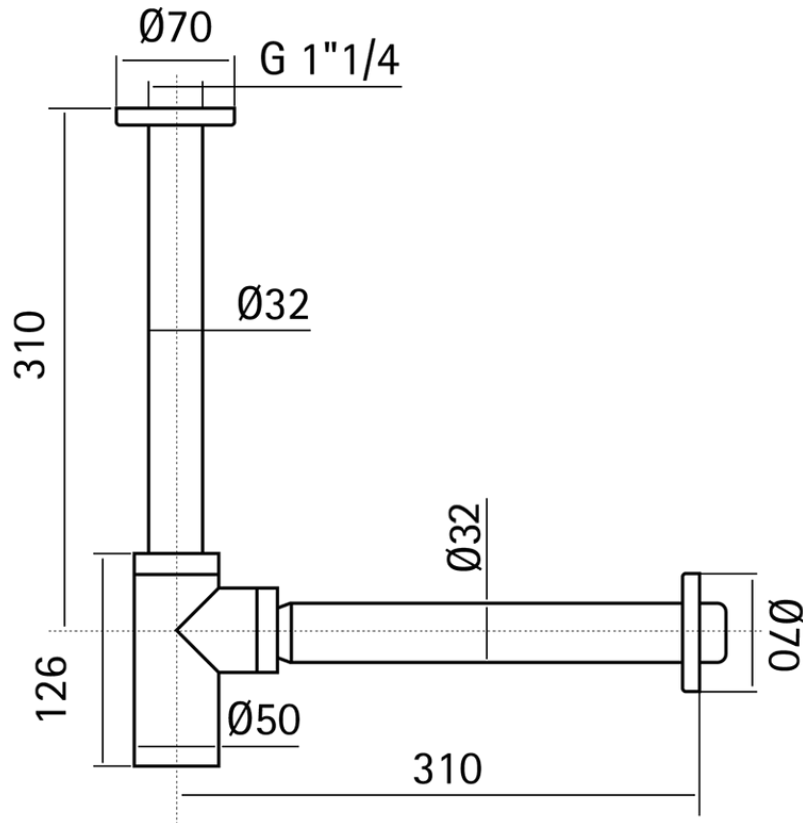

1"1/4 washbasin siphon LYNOX_ZB004130

ZB004130

<https://en.huberitalia.com/11-4-washbasin-siphon-lynnox-zb004130>

2026-06-13