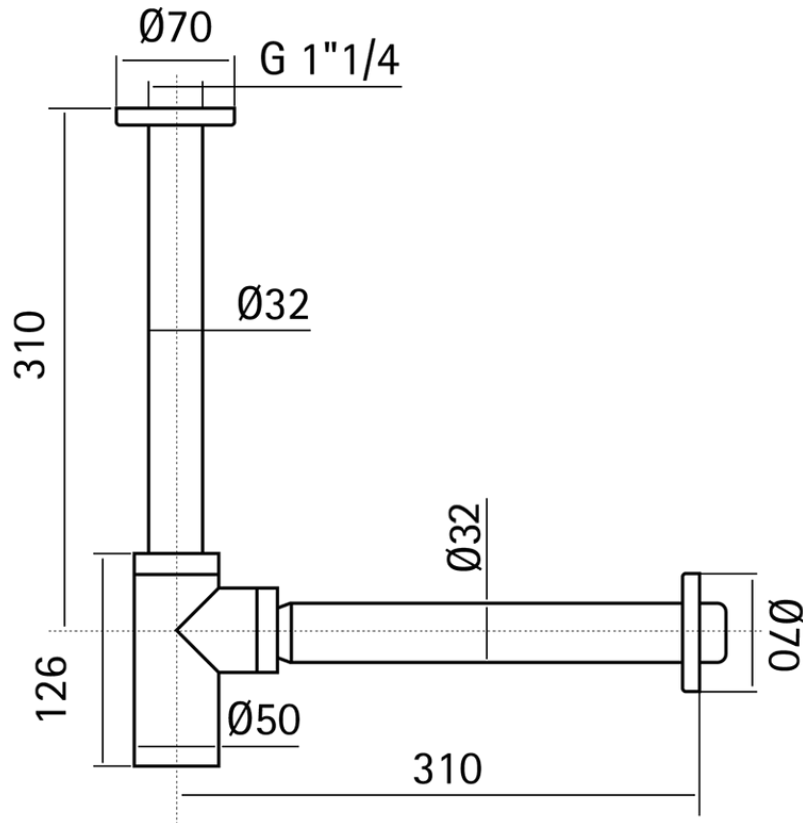

1"1/4 washbasin siphon LYNOX_ZB004130

ZB004130

<https://en.huberitalia.com/11-4-washbasin-siphon-lynnox-zb004130>

2026-05-15