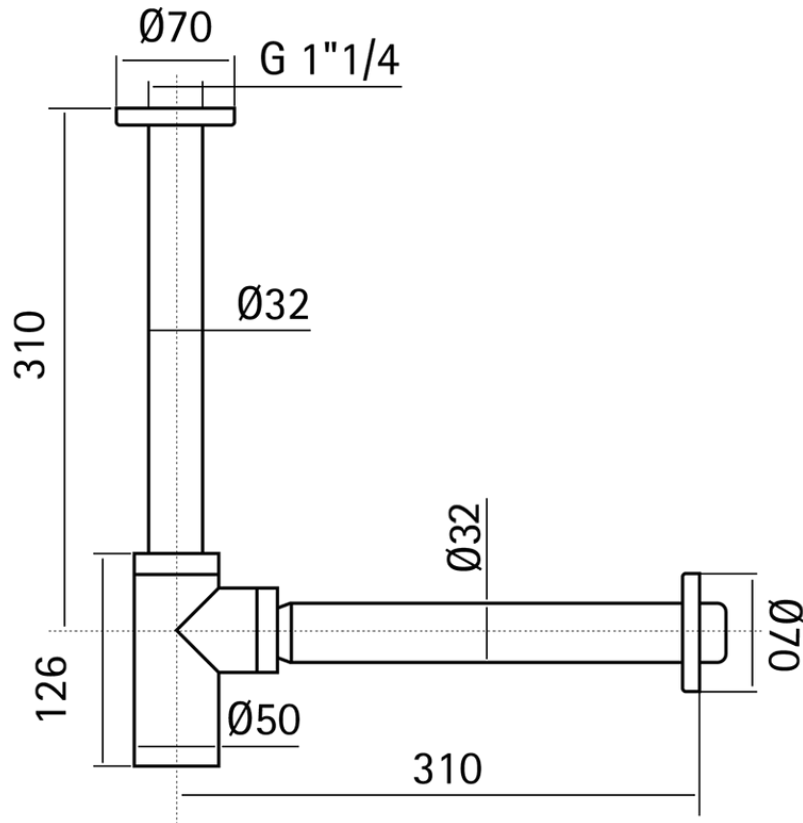

1"1/4 washbasin siphon LYNOX_ZB004130

ZB004130

<https://en.huberitalia.com/11-4-washbasin-siphon-lynnox-zb004130>

2026-04-06