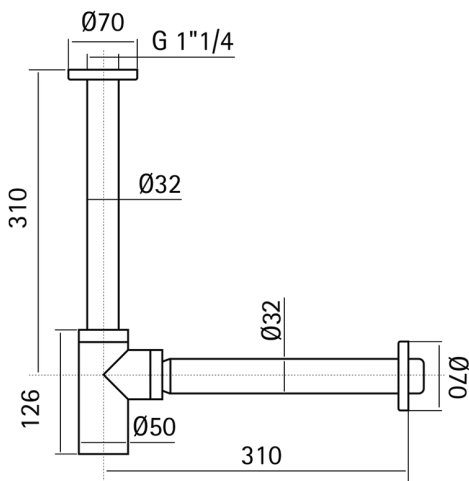

1"1/4 washbasin siphon LYNOX_ZB004130

MODEL **ZB004130**

1"1/4 washbasin siphon,Inox AISI 304

AVAILABLE FINISHINGS

D1 D1 Brushed Inox

CHARACTERISTICS

2026-06-26