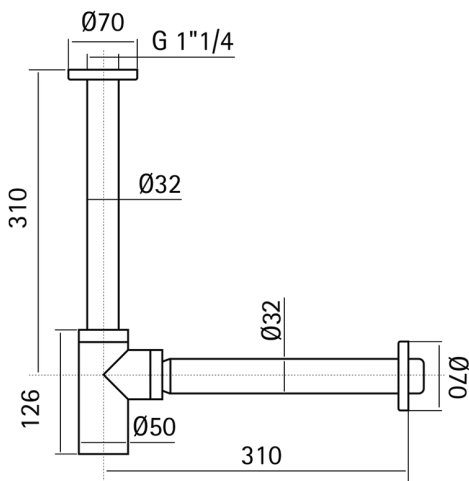

1"1/4 washbasin siphon LYNOX_ZB004130

MODEL **ZB004130**

1"1/4 washbasin siphon,Inox AISI 304

AVAILABLE FINISHINGS

D1 D1 Brushed Inox

CHARACTERISTICS

2026-04-08