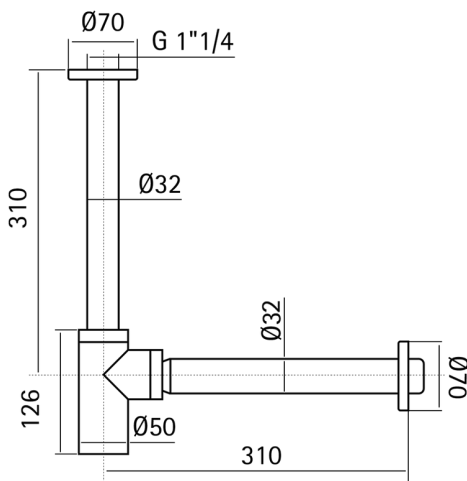

1"1/4 washbasin siphon LYNOX_ZB004130

MODEL **ZB004130**

1"1/4 washbasin siphon,Inox AISI 304

AVAILABLE FINISHINGS

D1 D1 Brushed Inox

CHARACTERISTICS

2026-06-05