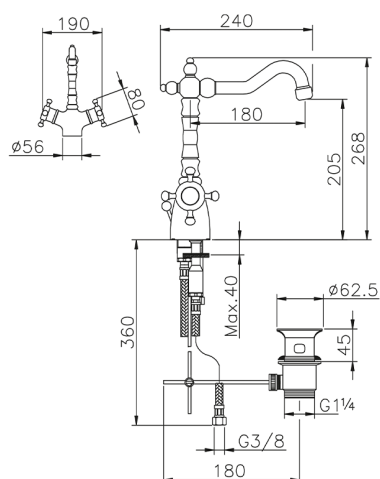

Thermostatic washbasin mixer VICTORIAN_VTT52010

MODEL **VTT52010**

Thermostatic washbasin mixer, with 1"1/4 automatic pop up waste, swivel Spout, G.3/8" Stainless Steel Flexible

AVAILABLE FINISHINGS

-  **21** 21 Chrome
-  **27** 27 Old Bronze
-  **2A** 2A Satin Brushed Nickel
-  **2G** 2G Antique Gold
-  **2W** 2W Brushed Gold

CHARACTERISTICS

Cartridge Spare Parts **24.04A.PP**
8x20 Plus P Thermostatic Valve

Thermostatic

The Huber thermostatic is your personal water manager, helping you to handle, control and save water and energy.

Thermostatic washbasin mixer VICTORIAN_VTT52010

VTT52010

<https://en.huberitalia.com/thermostatic-washbasin-mixer-victorian-vtt52010>

2026-04-09