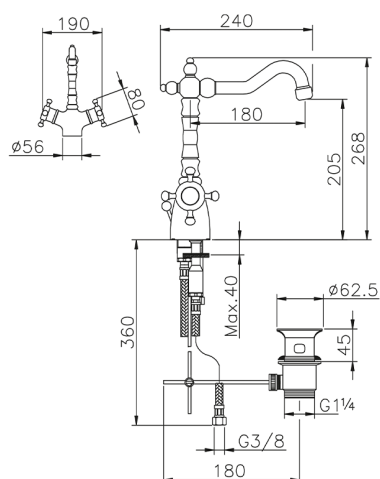

## Thermostatic washbasin mixer VICTORIAN\_VTT52010

MODEL **VTT52010**

Thermostatic washbasin mixer, with 1"1/4 automatic pop up waste, swivel Spout, G.3/8" Stainless Steel Flexible

### CHARACTERISTICS

Cartridge Spare Parts **24.04A.PP**  
**8x20 Plus P Thermostatic Valve**

## Thermostatic washbasin mixer VICTORIAN\_VTT52010

VTT52010

<https://en.huberitalia.com/thermostatic-washbasin-mixer-victorian-vtt52010>

2026-06-13