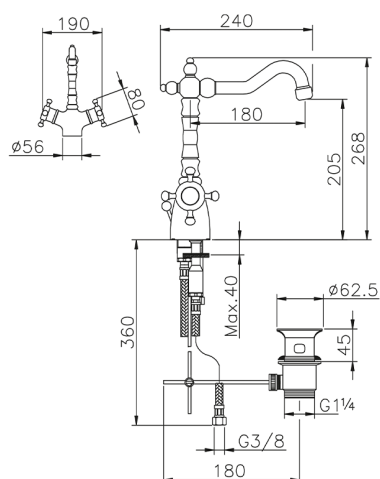

## Thermostatic washbasin mixer VICTORIAN\_VTT52010

MODEL **VTT52010**

Thermostatic washbasin mixer, with 1"1/4 automatic pop up waste, swivel Spout, G.3/8" Stainless Steel Flexible

### CHARACTERISTICS

Cartridge Spare Parts **24.04A.PP**  
**8x20 Plus P Thermostatic Valve**

## Thermostatic washbasin mixer VICTORIAN\_VTT52010

VTT52010

<https://en.huberitalia.com/thermostatic-washbasin-mixer-victorian-vtt52010>

2026-04-10