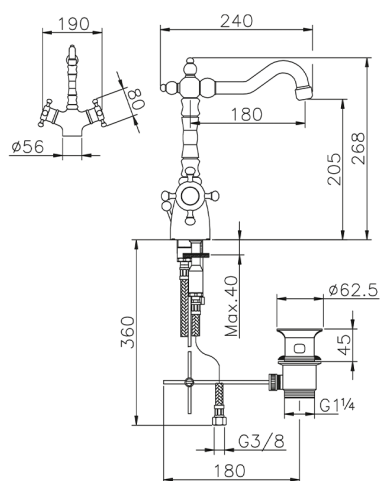

Thermostatic washbasin mixer VICTORIAN_VTT52010

MODEL **VTT52010**

Thermostatic washbasin mixer, with 1"1/4 automatic pop up waste, swivel Spout, G.3/8" Stainless Steel Flexible

AVAILABLE FINISHINGS

-  **21** 21 Chrome
-  **27** 27 Old Bronze
-  **2A** 2A Satin Brushed Nickel
-  **2G** 2G Antique Gold
-  **2W** 2W Brushed Gold

CHARACTERISTICS

Cartridge Spare Parts **24.04A.PP**
8x20 Plus P Thermostatic Valve

Thermostatic

The Huber thermostatic is your personal water manager, helping you to handle, control and save water and energy.

Thermostatic washbasin mixer VICTORIAN_VTT52010

VTT52010

<https://en.huberitalia.com/thermostatic-washbasin-mixer-victorian-vtt52010>

2026-04-30