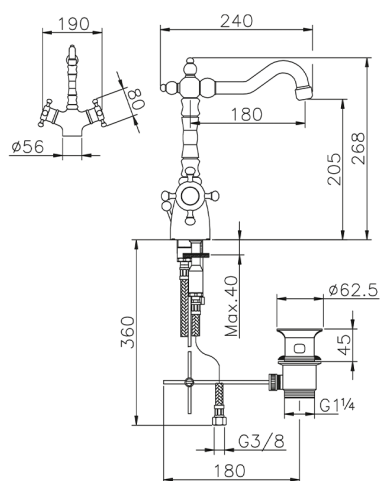

## Thermostatic washbasin mixer VICTORIAN\_VTT52010

MODEL **VTT52010**

Thermostatic washbasin mixer, with 1"1/4 automatic pop up waste, swivel Spout, G.3/8" Stainless Steel Flexible

### CHARACTERISTICS

Cartridge Spare Parts **24.04A.PP**  
**8x20 Plus P Thermostatic Valve**

## Thermostatic washbasin mixer VICTORIAN\_VTT52010

VTT52010

<https://en.huberitalia.com/thermostatic-washbasin-mixer-victorian-vtt52010>

2026-06-06