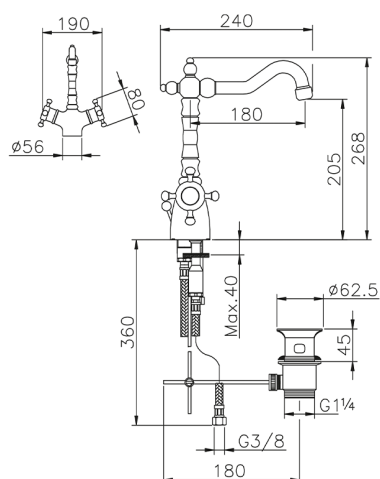

Thermostatic washbasin mixer VICTORIAN_VTT52010

MODEL **VTT52010**

Thermostatic washbasin mixer, with 1"1/4 automatic pop up waste, swivel Spout, G.3/8" Stainless Steel Flexible

AVAILABLE FINISHINGS

-  **21** 21 Chrome
-  **27** 27 Old Bronze
-  **2A** 2A Satin Brushed Nickel
-  **2G** 2G Antique Gold
-  **2W** 2W Brushed Gold

CHARACTERISTICS

Cartridge Spare Parts **24.04A.PP**
8x20 Plus P Thermostatic Valve

Thermostatic

The Huber thermostatic is your personal water manager, helping you to handle, control and save water and energy.

Thermostatic washbasin mixer VICTORIAN_VTT52010

VTT52010

<https://en.huberitalia.com/thermostatic-washbasin-mixer-victorian-vtt52010>

2026-04-08