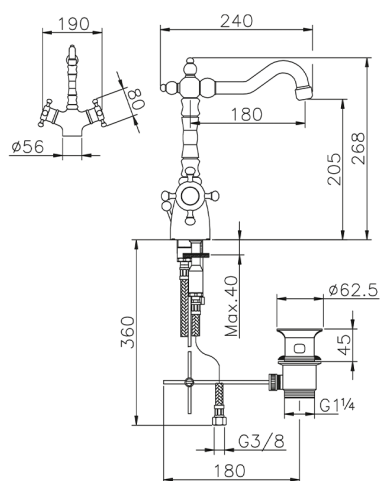

## Thermostatic washbasin mixer VICTORIAN\_VTT52010

MODEL **VTT52010**

Thermostatic washbasin mixer, with 1"1/4 automatic pop up waste, swivel Spout, G.3/8" Stainless Steel Flexible

### CHARACTERISTICS

Cartridge Spare Parts **24.04A.PP**  
**8x20 Plus P Thermostatic Valve**

## Thermostatic washbasin mixer VICTORIAN\_VTT52010

VTT52010

<https://en.huberitalia.com/thermostatic-washbasin-mixer-victorian-vtt52010>

2026-05-02