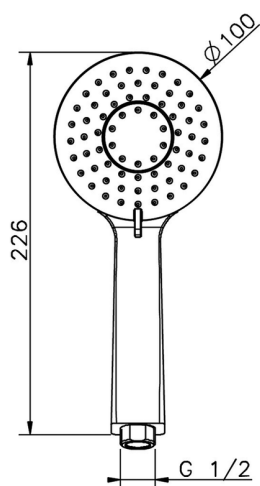

Lodge handshower SHOWER_SS014380

MODEL **SS014380**

Lodge handshower, 3 sprays D.100 mm ABS

AVAILABLE FINISHINGS

- 
21 21 Chrome
- 
2B 2B Polished Nickel
- 
2F 2F Brushed Nickel
- 
40 40 Matt Black

CHARACTERISTICS