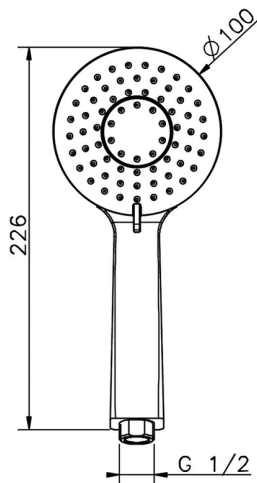

Lodge handshower SHOWER_SS014380

MODEL **SS014380**

Lodge handshower, 3 sprays D.100 mm ABS

AVAILABLE FINISHINGS

- 
21 21 Chrome
- 
2B 2B Polished Nickel
- 
2F 2F Brushed Nickel
- 
40 40 Matt Black

CHARACTERISTICS