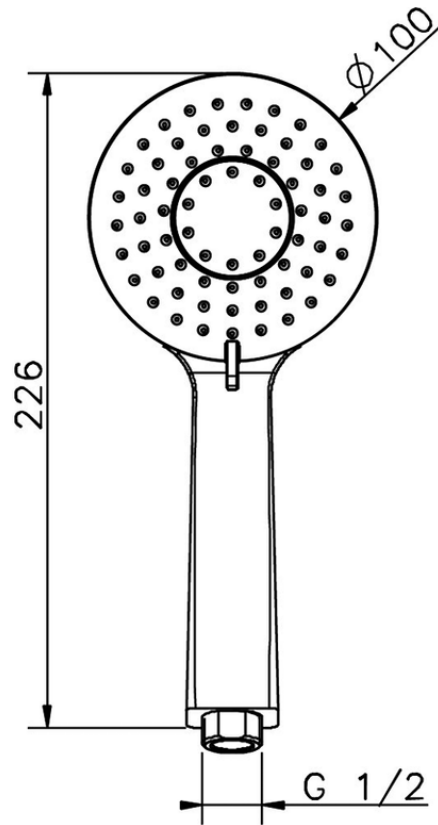

Lodge handshower SHOWER_SS014380

SS014380

<https://en.huberitalia.com/lodge-handshower-shower-ss014380>

2026-05-19