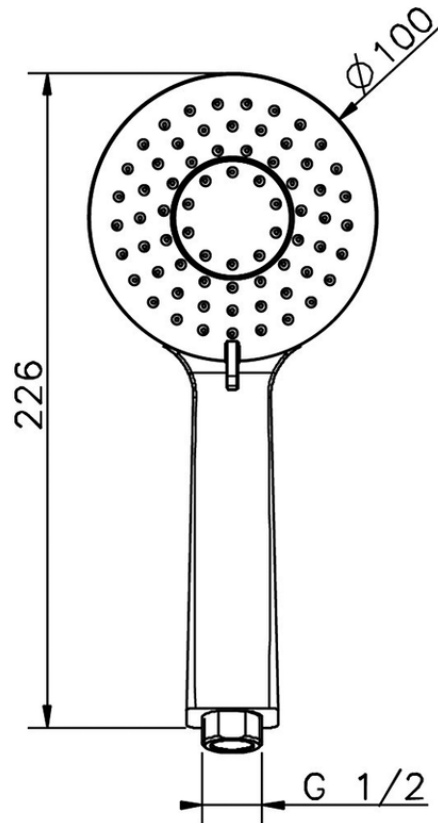

Lodge handshower SHOWER_SS014380

SS014380

<https://en.huberitalia.com/lodge-handshower-shower-ss014380>

2026-06-08