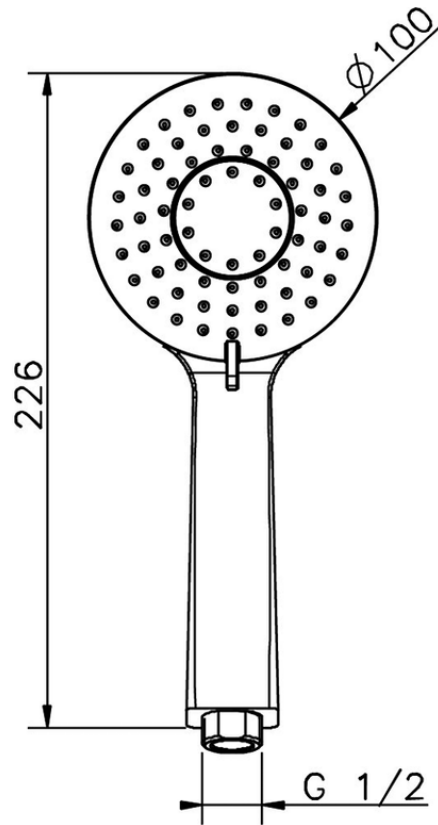

Lodge handshower SHOWER_SS014380

SS014380

<https://en.huberitalia.com/lodge-handshower-shower-ss014380>

2026-04-08