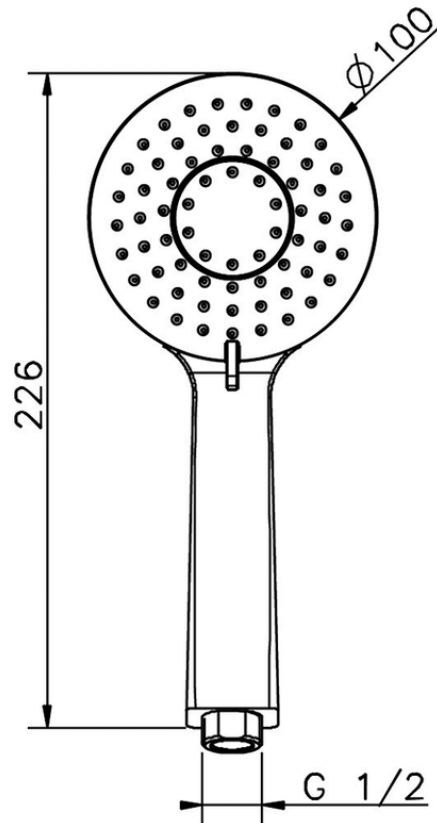

Lodge handshower SHOWER_SS014380

SS014380

<https://en.huberitalia.com/lodge-handshower-shower-ss014380>

2026-06-29