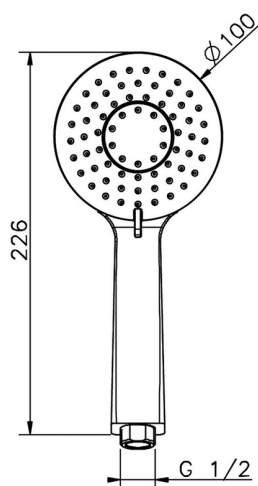

Lodge handshower SHOWER_SS014380

MODEL **SS014380**

Lodge handshower, 3 sprays D.100 mm ABS

AVAILABLE FINISHINGS

- 
21 21 Chrome
- 
2B 2B Polished Nickel
- 
2F 2F Brushed Nickel
- 
40 40 Matt Black

CHARACTERISTICS