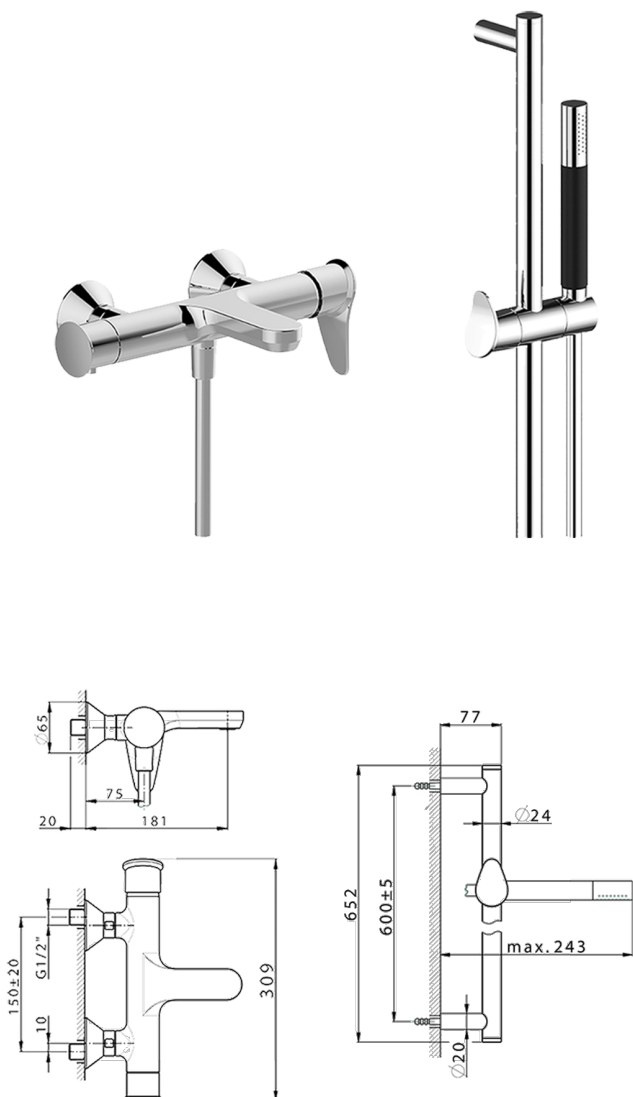

## Single lever bath mixer, with shower set HARLOCK\_HC000064

MODEL **HC000064**

Single lever bath mixer, with shower set, 60 cm Rail with slide bracket, Brass D.24mm minimalistic one spray handshower, 150 cm SUPREME smooth flexible hose

### AVAILABLE FINISHINGS

-  **21** 21 Chrome
-  **2P** 2P Rose Gold
-  **2Q** 2Q Black Titanium
-  **40** 40 Matt Black
-  **4Q** 4Q Matt White
-  **6T** 6T Chrome/Matt Black

### CHARACTERISTICS

Cartridge Spare Parts **ZZ95409000**

**35 mm Cartridge**

### DeviaStop

The Huber Devia Stop technology allows to adjust the water flow and to direct it to the selected output point (overhead soaker, hand shower, etc).

2026-05-17