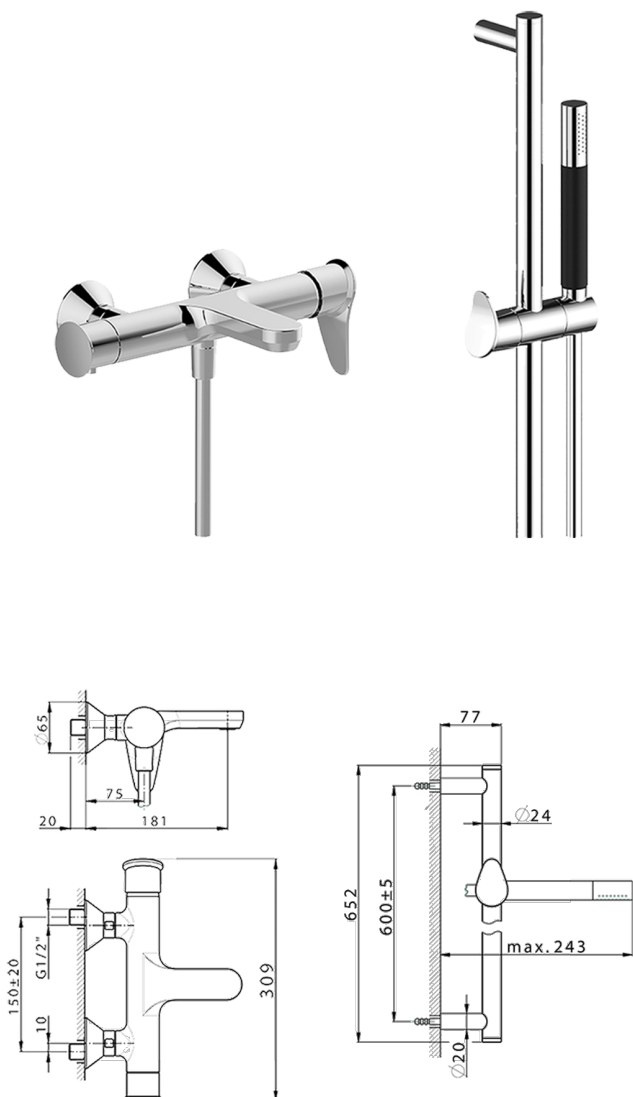

## Single lever bath mixer, with shower set HARLOCK\_HC000064

MODEL **HC000064**

Single lever bath mixer, with shower set, 60 cm Rail with slide bracket, Brass D.24mm minimalistic one spray handshower, 150 cm SUPREME smooth flexible hose

### AVAILABLE FINISHINGS

-  **21** 21 Chrome
-  **2P** 2P Rose Gold
-  **2Q** 2Q Black Titanium
-  **40** 40 Matt Black
-  **4Q** 4Q Matt White
-  **6T** 6T Chrome/Matt Black

### CHARACTERISTICS

Cartridge Spare Parts **ZZ95409000**

**35 mm Cartridge**

### DeviaStop

The Huber Devia Stop technology allows to adjust the water flow and to direct it to the selected output point (overhead soaker, hand shower, etc).

2026-04-26