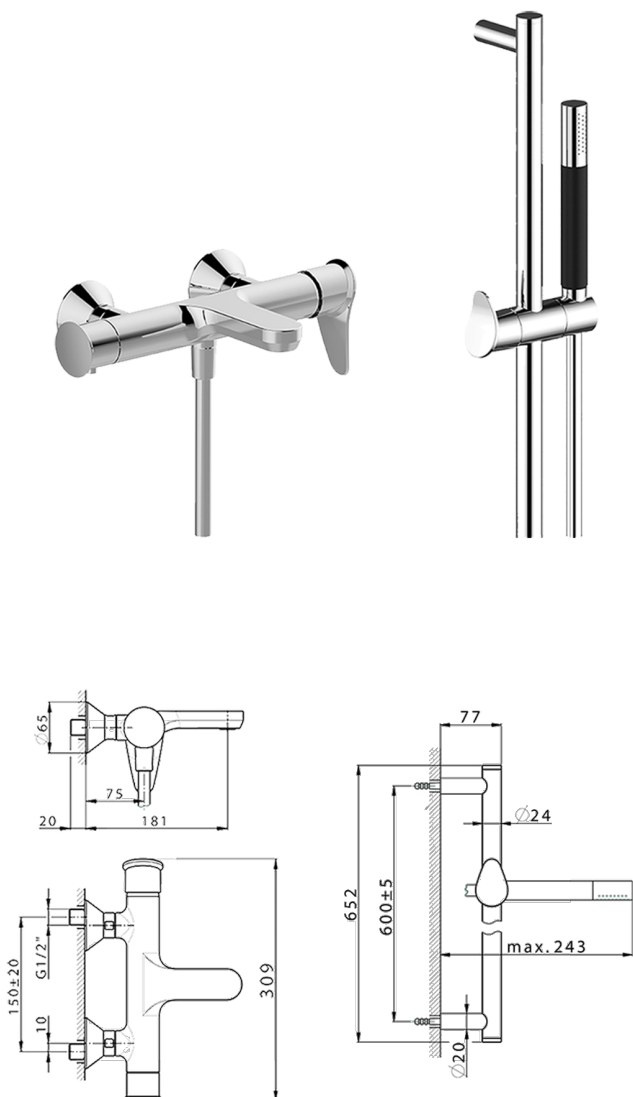

## Single lever bath mixer, with shower set HARLOCK\_HC000064

MODEL **HC000064**

Single lever bath mixer, with shower set, 60 cm Rail with slide bracket, Brass D.24mm minimalistic one spray handshower, 150 cm SUPREME smooth flexible hose

### AVAILABLE FINISHINGS

-  **21** 21 Chrome
-  **2P** 2P Rose Gold
-  **2Q** 2Q Black Titanium
-  **40** 40 Matt Black
-  **4Q** 4Q Matt White
-  **6T** 6T Chrome/Matt Black

### CHARACTERISTICS

Cartridge Spare Parts **ZZ95409000**

**35 mm Cartridge**

### DeviaStop

The Huber Devia Stop technology allows to adjust the water flow and to direct it to the selected output point (overhead soaker, hand shower, etc).

2026-06-26