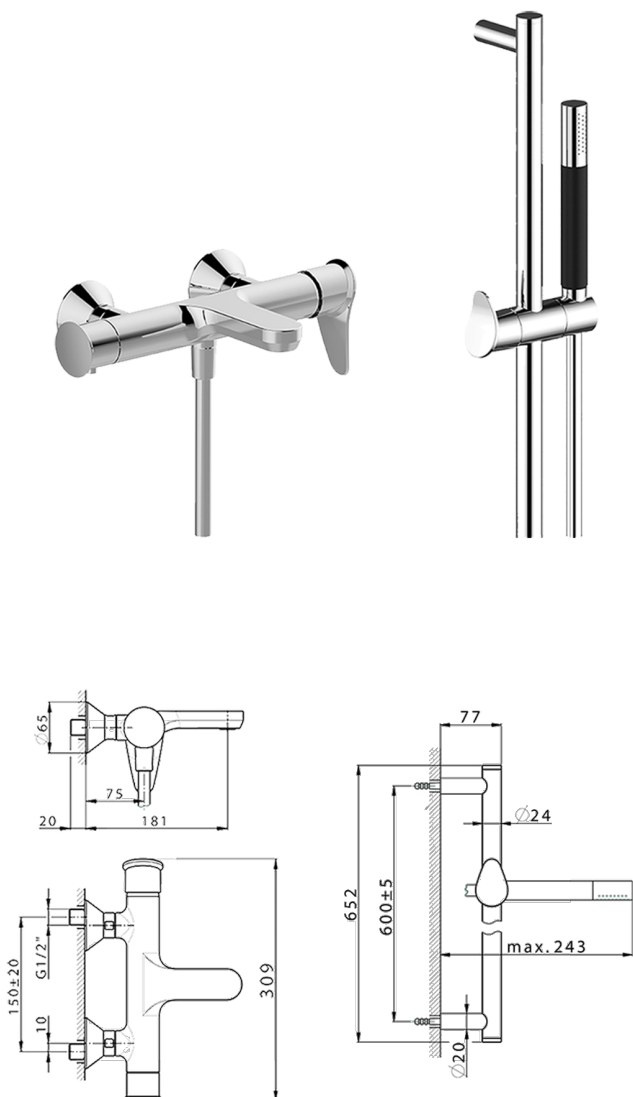

Single lever bath mixer, with shower set HARLOCK_HC000064

MODEL **HC000064**

Single lever bath mixer, with shower set, 60 cm Rail with slide bracket, Brass D.24mm minimalistic one spray handshower, 150 cm SUPREME smooth flexible hose

AVAILABLE FINISHINGS

-  **21** 21 Chrome
-  **2P** 2P Rose Gold
-  **2Q** 2Q Black Titanium
-  **40** 40 Matt Black
-  **4Q** 4Q Matt White
-  **6T** 6T Chrome/Matt Black

CHARACTERISTICS

Cartridge Spare Parts **ZZ95409000**

35 mm Cartridge

DeviaStop

The Huber Devia Stop technology allows to adjust the water flow and to direct it to the selected output point (overhead soaker, hand shower, etc).

2026-04-06