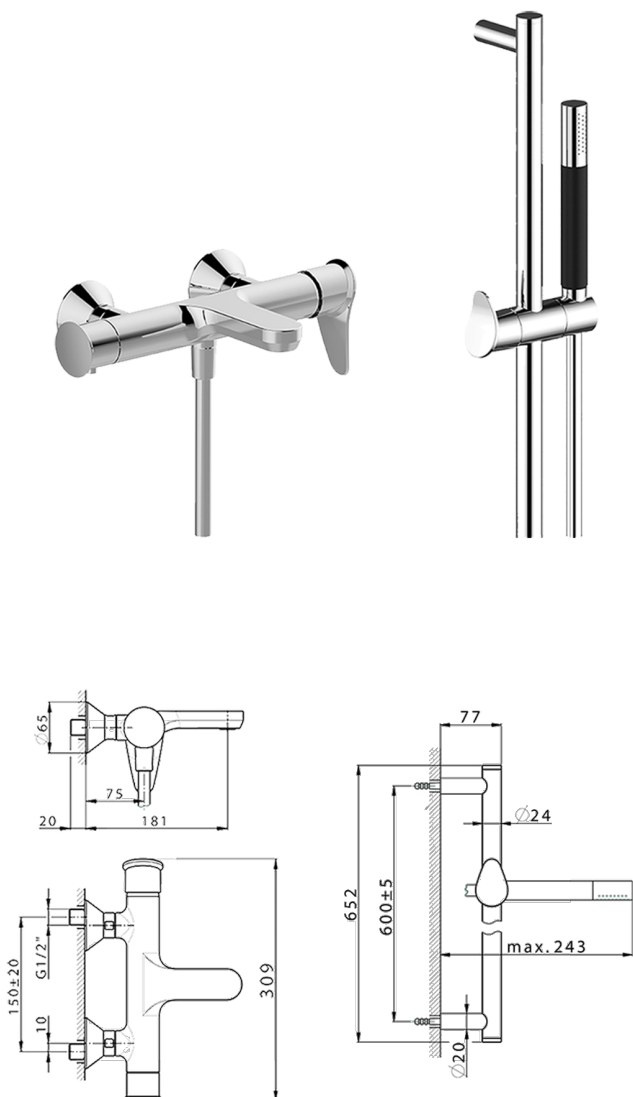

Single lever bath mixer, with shower set HARLOCK_HC000064

MODEL **HC000064**

Single lever bath mixer, with shower set, 60 cm Rail with slide bracket, Brass D.24mm minimalistic one spray handshower, 150 cm SUPREME smooth flexible hose

AVAILABLE FINISHINGS

-  **21** 21 Chrome
-  **2P** 2P Rose Gold
-  **2Q** 2Q Black Titanium
-  **40** 40 Matt Black
-  **4Q** 4Q Matt White
-  **6T** 6T Chrome/Matt Black

CHARACTERISTICS

Cartridge Spare Parts **ZZ95409000**

35 mm Cartridge

DeviaStop

The Huber Devia Stop technology allows to adjust the water flow and to direct it to the selected output point (overhead soaker, hand shower, etc).

2026-06-10