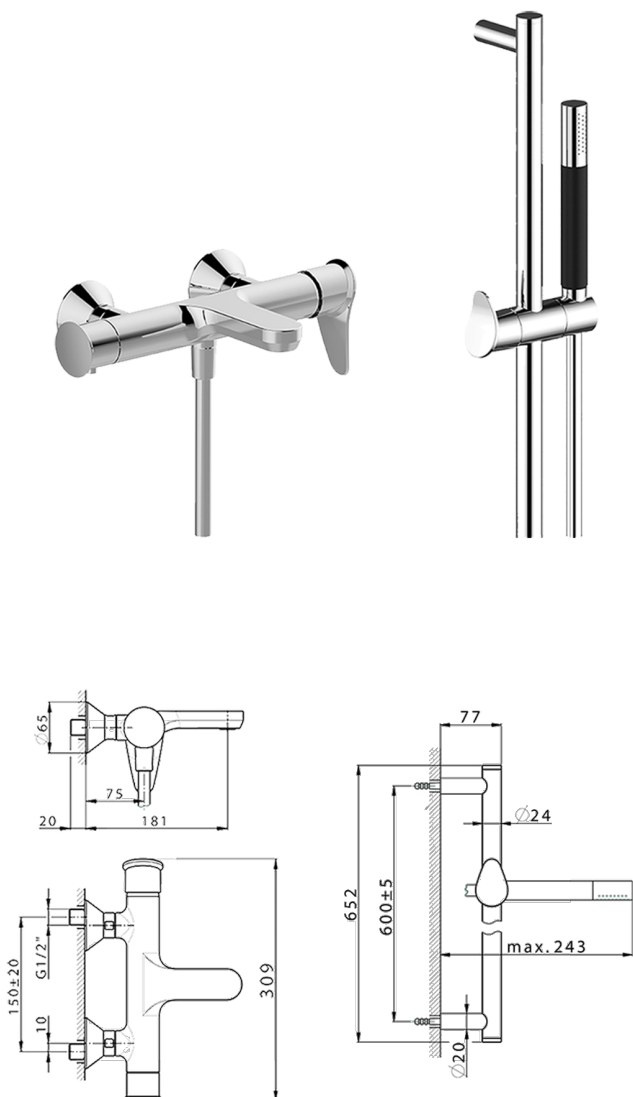

## Single lever bath mixer, with shower set HARLOCK\_HC000064

MODEL **HC000064**

Single lever bath mixer, with shower set, 60 cm Rail with slide bracket, Brass D.24mm minimalistic one spray handshower, 150 cm SUPREME smooth flexible hose

### AVAILABLE FINISHINGS

-  **21** 21 Chrome
-  **2P** 2P Rose Gold
-  **2Q** 2Q Black Titanium
-  **40** 40 Matt Black
-  **4Q** 4Q Matt White
-  **6T** 6T Chrome/Matt Black

### CHARACTERISTICS

Cartridge Spare Parts **ZZ95409000**

**35 mm Cartridge**

### DeviaStop

The Huber Devia Stop technology allows to adjust the water flow and to direct it to the selected output point (overhead soaker, hand shower, etc).

2026-06-27