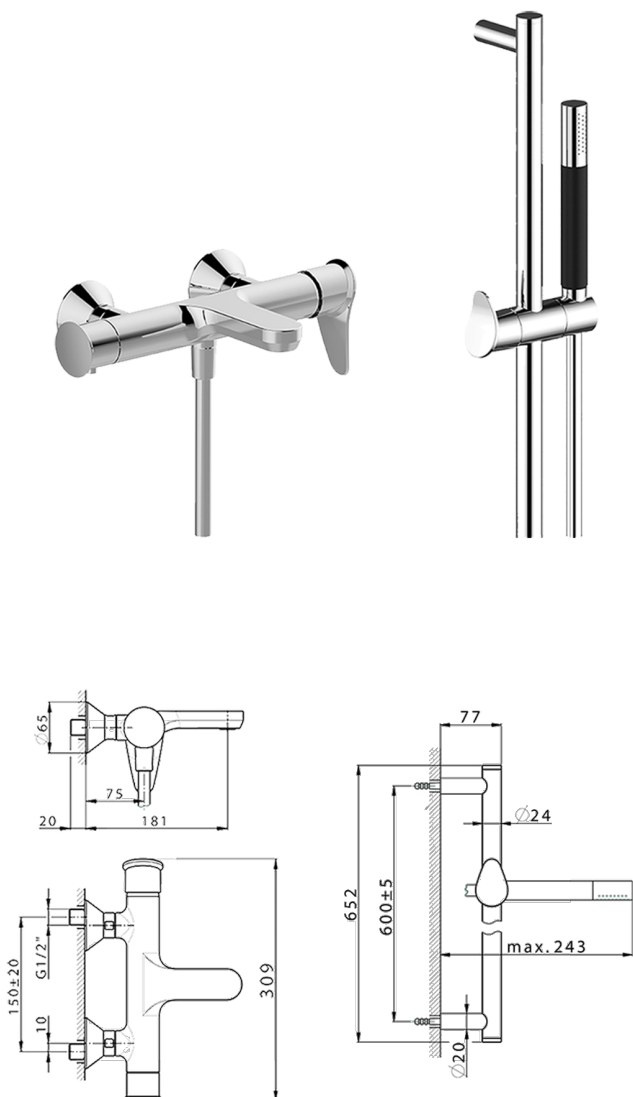

Single lever bath mixer, with shower set HARLOCK_HC000064

MODEL **HC000064**

Single lever bath mixer, with shower set, 60 cm Rail with slide bracket, Brass D.24mm minimalistic one spray handshower, 150 cm SUPREME smooth flexible hose

AVAILABLE FINISHINGS

-  **21** 21 Chrome
-  **2P** 2P Rose Gold
-  **2Q** 2Q Black Titanium
-  **40** 40 Matt Black
-  **4Q** 4Q Matt White
-  **6T** 6T Chrome/Matt Black

CHARACTERISTICS

Cartridge Spare Parts **ZZ95409000**

35 mm Cartridge

DeviaStop

The Huber Devia Stop technology allows to adjust the water flow and to direct it to the selected output point (overhead soaker, hand shower, etc).

2026-05-17