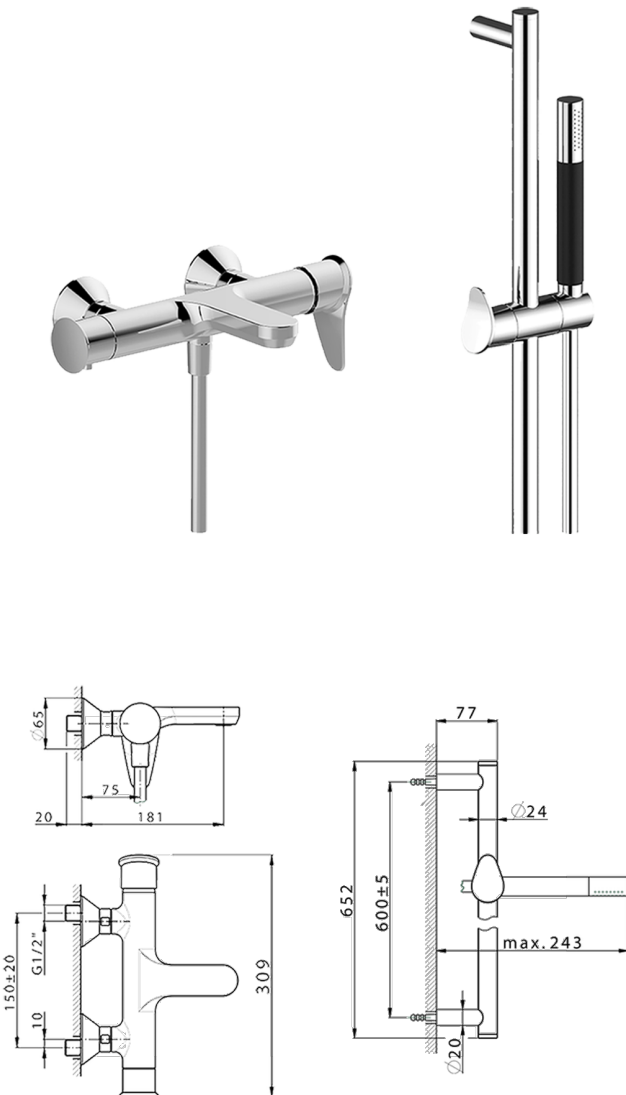

Single lever bath mixer, with shower set HARLOCK_HC000064

MODEL **HC000064**

Single lever bath mixer, with shower set, 60 cm Rail with slide bracket, Brass D.24mm minimalistic one spray handshower, 150 cm SUPREME smooth flexible hose

AVAILABLE FINISHINGS

-  **21** 21 Chrome
-  **2P** 2P Rose Gold
-  **2Q** 2Q Black Titanium
-  **40** 40 Matt Black
-  **4Q** 4Q Matt White
-  **6T** 6T Chrome/Matt Black

CHARACTERISTICS

Cartridge Spare Parts **ZZ95409000**

35 mm Cartridge

DeviaStop

The Huber Devia Stop technology allows to adjust the water flow and to direct it to the selected output point (overhead soaker, hand shower, etc).

2026-06-06