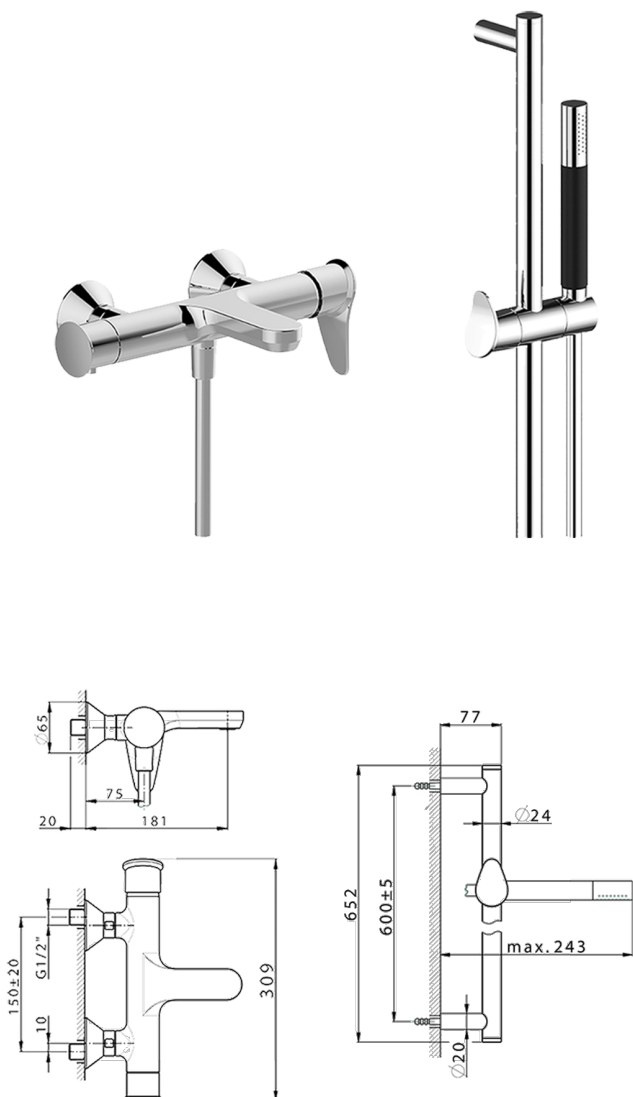

Single lever bath mixer, with shower set HARLOCK_HC000064

MODEL **HC000064**

Single lever bath mixer, with shower set, 60 cm Rail with slide bracket, Brass D.24mm minimalistic one spray handshower, 150 cm SUPREME smooth flexible hose

AVAILABLE FINISHINGS

-  **21** 21 Chrome
-  **2P** 2P Rose Gold
-  **2Q** 2Q Black Titanium
-  **40** 40 Matt Black
-  **4Q** 4Q Matt White
-  **6T** 6T Chrome/Matt Black

CHARACTERISTICS

Cartridge Spare Parts **ZZ95409000**

35 mm Cartridge

DeviaStop

The Huber Devia Stop technology allows to adjust the water flow and to direct it to the selected output point (overhead soaker, hand shower, etc).

2026-04-07