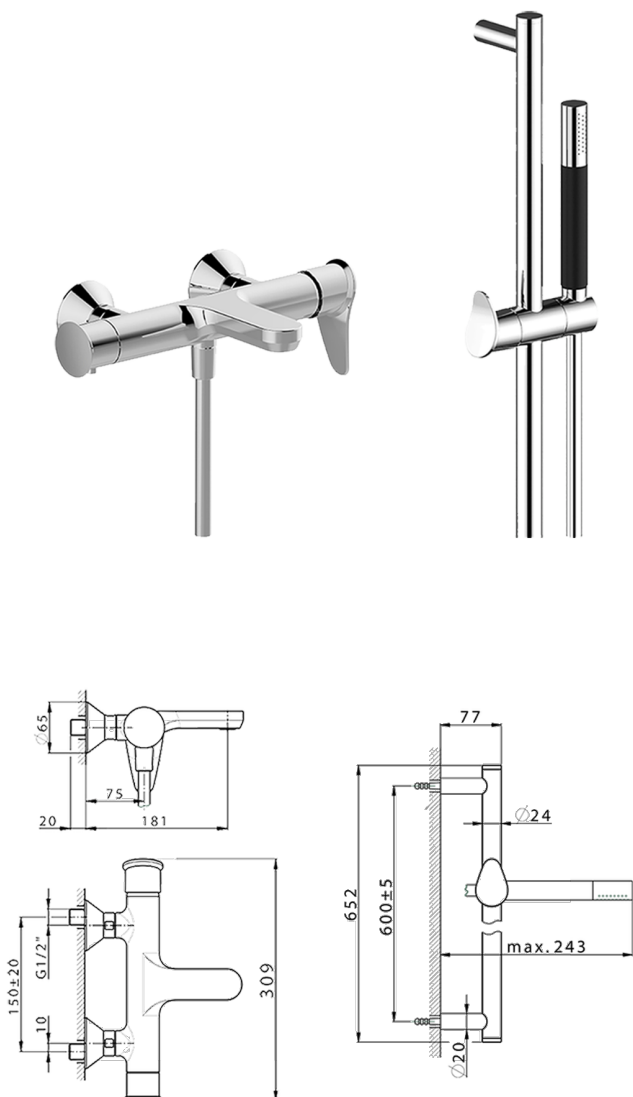

Single lever bath mixer, with shower set HARLOCK_HC000064

MODEL **HC000064**

Single lever bath mixer, with shower set, 60 cm Rail with slide bracket, Brass D.24mm minimalistic one spray handshower, 150 cm SUPREME smooth flexible hose

AVAILABLE FINISHINGS

-  **21** 21 Chrome
-  **2P** 2P Rose Gold
-  **2Q** 2Q Black Titanium
-  **40** 40 Matt Black
-  **4Q** 4Q Matt White
-  **6T** 6T Chrome/Matt Black

CHARACTERISTICS

Cartridge Spare Parts **ZZ95409000**

35 mm Cartridge

DeviaStop

The Huber Devia Stop technology allows to adjust the water flow and to direct it to the selected output point (overhead soaker, hand shower, etc).

2026-03-16