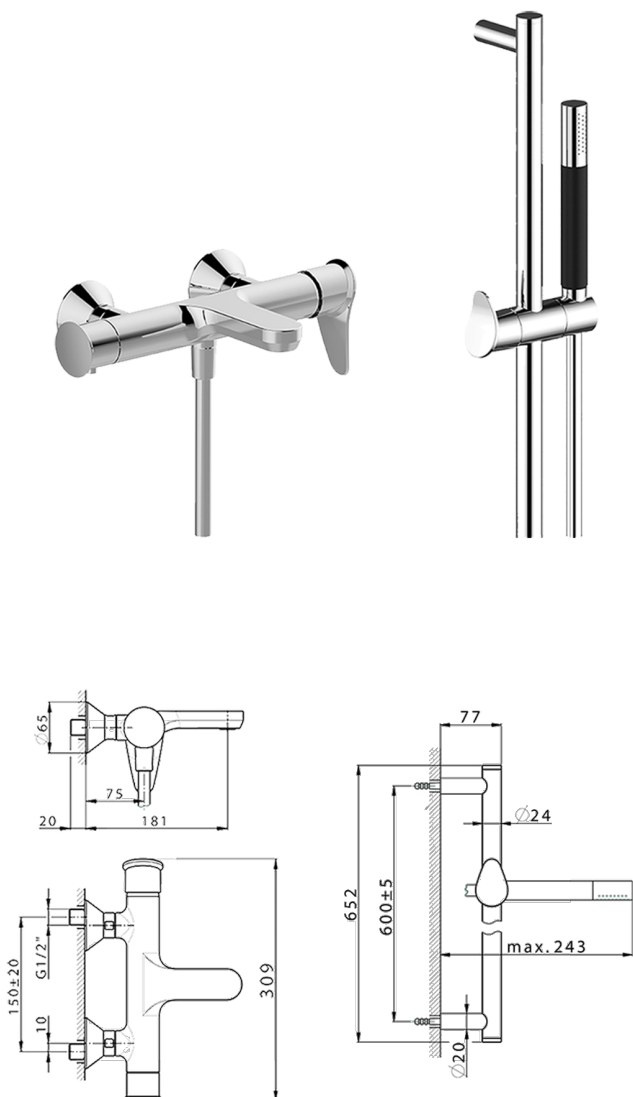

## Single lever bath mixer, with shower set HARLOCK\_HC000064

MODEL **HC000064**

Single lever bath mixer, with shower set, 60 cm Rail with slide bracket, Brass D.24mm minimalistic one spray handshower, 150 cm SUPREME smooth flexible hose

### AVAILABLE FINISHINGS

-  **21** 21 Chrome
-  **2P** 2P Rose Gold
-  **2Q** 2Q Black Titanium
-  **40** 40 Matt Black
-  **4Q** 4Q Matt White
-  **6T** 6T Chrome/Matt Black

### CHARACTERISTICS

Cartridge Spare Parts **ZZ95409000**

**35 mm Cartridge**

### DeviaStop

The Huber Devia Stop technology allows to adjust the water flow and to direct it to the selected output point (overhead soaker, hand shower, etc).

2026-04-09