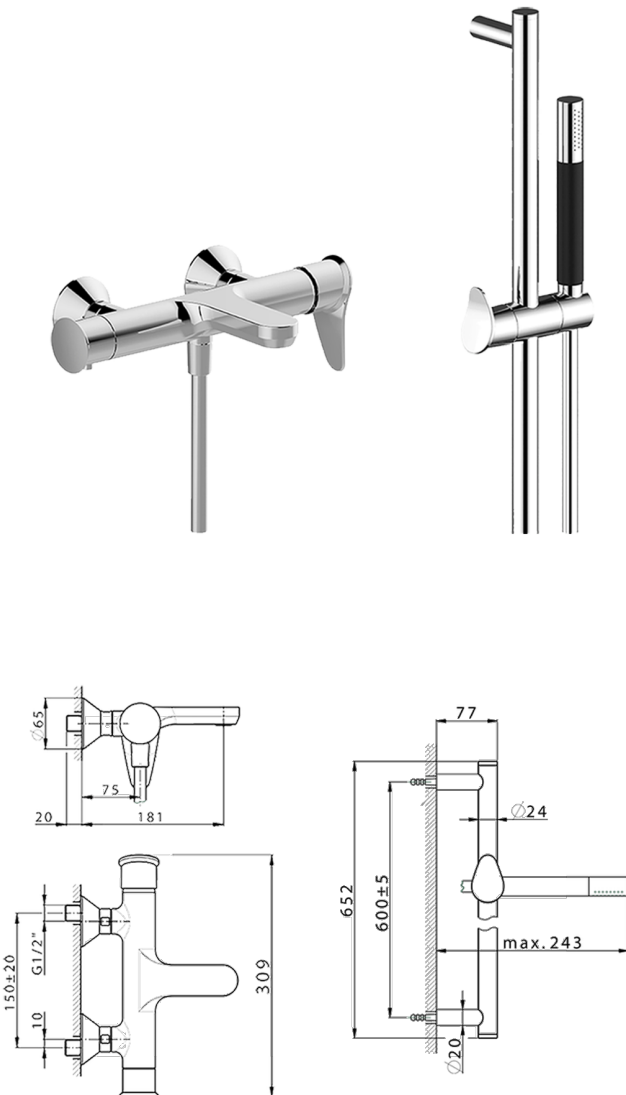

## Single lever bath mixer, with shower set HARLOCK\_HC000064

MODEL **HC000064**

Single lever bath mixer, with shower set, 60 cm Rail with slide bracket, Brass D.24mm minimalistic one spray handshower, 150 cm SUPREME smooth flexible hose

### AVAILABLE FINISHINGS

-  **21** 21 Chrome
-  **2P** 2P Rose Gold
-  **2Q** 2Q Black Titanium
-  **40** 40 Matt Black
-  **4Q** 4Q Matt White
-  **6T** 6T Chrome/Matt Black

### CHARACTERISTICS

Cartridge Spare Parts **ZZ95409000**

**35 mm Cartridge**

### DeviaStop

The Huber Devia Stop technology allows to adjust the water flow and to direct it to the selected output point (overhead soaker, hand shower, etc).

2026-06-06