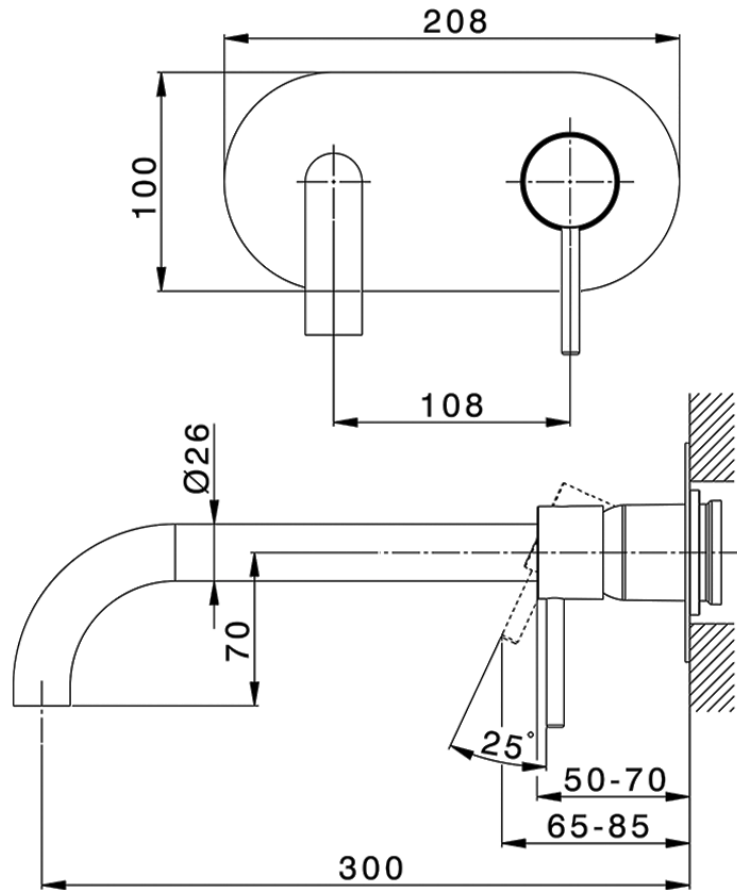

Exposed part for single lever washbasin valve NUOVA KIRUNA\_K2005512

K2005512

<https://en.huberitalia.com/exposed-part-for-single-lever-washbasin-valve-nuova-kiruna-k2005512>

Piastra/Plate/Plaque/Platte/Placa

2-3mm: XX 56-76

10mm: XX 48-68