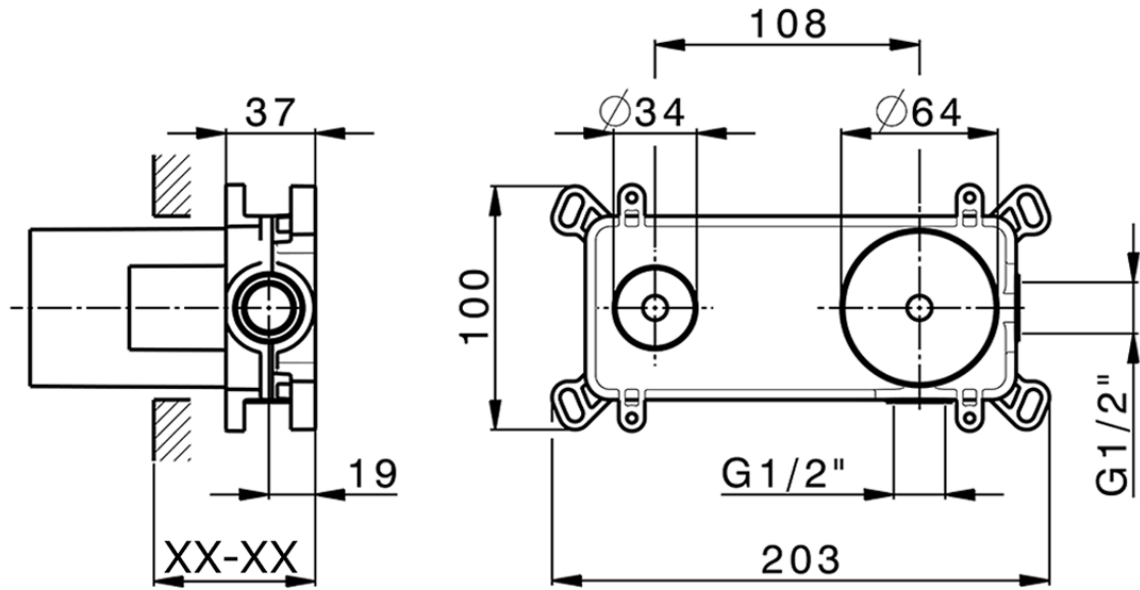

Exposed part for single lever washbasin valve NUOVA KIRUNA\_K2005512

K2005512

<https://en.huberitalia.com/exposed-part-for-single-lever-washbasin-valve-nuova-kiruna-k2005512>

Piastra/Plate/Plaque/Platte/Placa

2-3mm: XX 56-76

10mm: XX 48-68