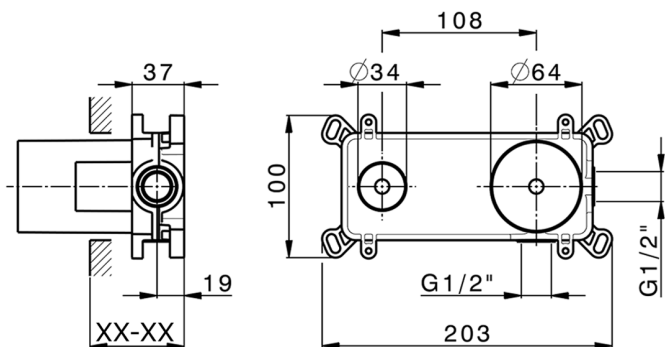

Exposed part for single lever washbasin valve NUOVA KIRUNA_K2005512

MODEL **K2005512**

Exposed part for single lever basin mixer, without concealed part, spout L.300 mm, for item Easy-Box ZB002450 and art.ZB025510

Concealed single lever washbasin mixer Easy-Box CONCEALED_ZB002450

MODEL **ZB002450**

Concealed single lever washbasin mixer
Easy-Box, with protection guard box, without trim kit

AVAILABLE FINISHINGS

CHARACTERISTICS

Concealed **1**
Cartridge Spare Parts **ZZ95409000**
35 mm Cartridge

Piastra/Plate/Plaque/Platte/Placa

2-3mm: XX 56-76

10mm: XX 48-68

EcoStop

EcoStop feature limits water flow to approximately 50% of maximum output with one point of resistance on setting. Push slightly past the middle stop only when full water output is required. This will save water up to 50%.