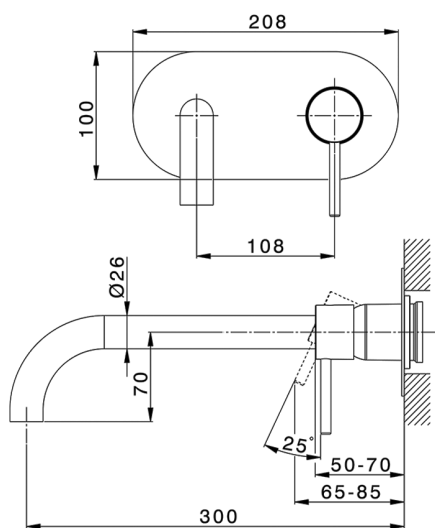

## Exposed part for single lever washbasin valve NUOVA KIRUNA\_K2005512

MODEL **K2005512**

Exposed part for single lever basin mixer, without concealed part, spout L.300 mm, for item Easy-Box ZB002450 and art.ZB025510

## Concealed single lever washbasin mixer Easy-Box CONCEALED\_ZB002450

MODEL **ZB002450**

Concealed single lever washbasin mixer  
Easy-Box, with protection guard box, without trim kit

AVAILABLE FINISHINGS

CHARACTERISTICS

Concealed **1**  
Cartridge Spare Parts **ZZ95409000**  
**35 mm Cartridge**

Piastra/Plate/Plaque/Platte/Placa

2-3mm: XX 56-76

10mm: XX 48-68