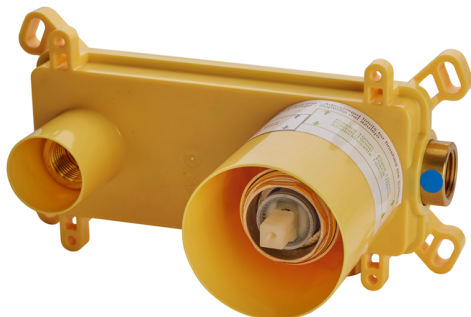

## Exposed part for single lever washbasin valve NUOVA KIRUNA\_K2005512

MODEL **K2005512**

Exposed part for single lever basin mixer, without concealed part, spout L.300 mm, for item Easy-Box ZB002450 and art.ZB025510

## Concealed single lever washbasin mixer Easy-Box CONCEALED\_ZB002450

MODEL **ZB002450**

Concealed single lever washbasin mixer  
Easy-Box, with protection guard box, without trim kit

AVAILABLE FINISHINGS

CHARACTERISTICS

Concealed **1**  
Cartridge Spare Parts **ZZ95409000**  
**35 mm Cartridge**

Piastra/Plate/Plaque/Platte/Placa

2-3mm: XX 56-76

10mm: XX 48-68

### EcoStop

EcoStop feature limits water flow to approximately 50% of maximum output with one point of resistance on setting. Push slightly past the middle stop only when full water output is required. This will save water up to 50%.