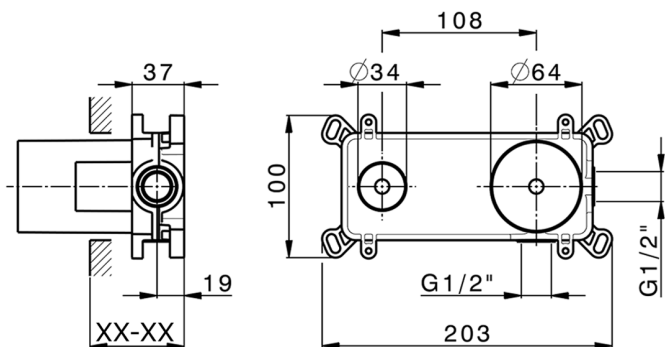

## Concealed single lever washbasin mixer Easy-Box CONCEALED\_ZB002450

MODEL **ZB002450**

Concealed single lever washbasin mixer  
Easy-Box, with protection guard box, without trim kit

AVAILABLE FINISHINGS

CHARACTERISTICS

Concealed **1**  
Cartridge Spare Parts **ZZ95409000**  
**35 mm Cartridge**

Piastra/Plate/Plaque/Platte/Placa

2-3mm: XX 56-76

10mm: XX 48-68