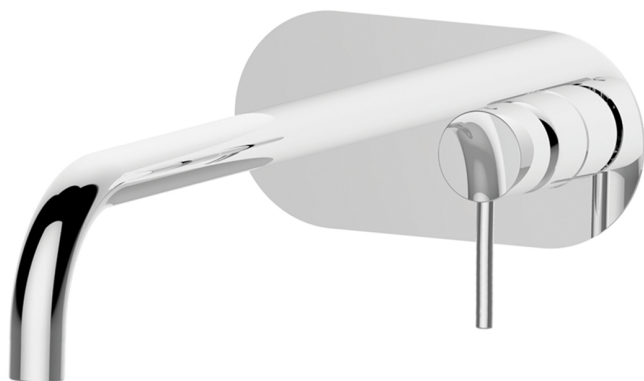

## Exposed part for single lever washbasin valve NUOVA KIRUNA\_K2005512

MODEL **K2005512**

Exposed part for single lever basin mixer, without concealed part, spout L.300 mm, for item Easy-Box ZB002450 and art.ZB025510

## Concealed single lever washbasin mixer Easy-Box CONCEALED\_ZB002450

MODEL **ZB002450**

Concealed single lever washbasin mixer  
Easy-Box, with protection guard box, without trim kit

AVAILABLE FINISHINGS

CHARACTERISTICS

Concealed **1**  
Cartridge Spare Parts **ZZ95409000**  
**35 mm Cartridge**

Piastra/Plate/Plaque/Platte/Placa

2-3mm: XX 56-76

10mm: XX 48-68