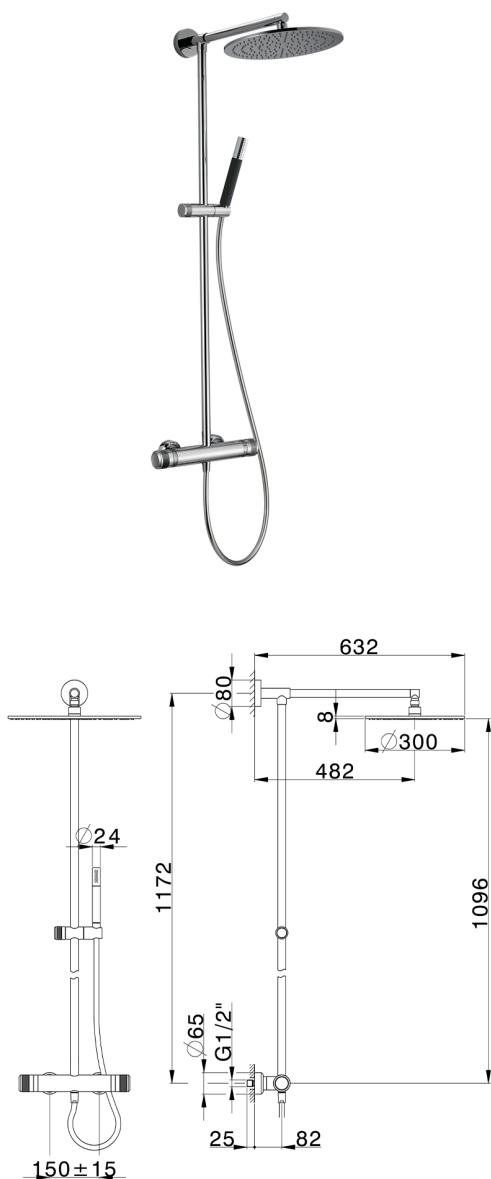

## 2-function Thermostatic shower set CHRONOS\_CRC78040

MODEL **CRC78040**

2-function Thermostatic shower set, 2-outlet devia stop, not adjustable column, sliding handshower holder, Brass D.24mm minimalistic one spray handshower, D.300 mm 8 mm Brass thick round showerhead, 150 cm SUPREME smooth flexible hose

### AVAILABLE FINISHINGS

-  **21** 21 Chrome
-  **2F** 2F Brushed Nickel
-  **2Q** 2Q Black Titanium

### CHARACTERISTICS

Cartridge Spare Parts **22.04A.AR - ZZ97279004**

**Argo 2 (long filter) Thermostatic Valve**

#### DeviaStop

The Huber Devia Stop technology allows to adjust the water flow and to direct it to the selected output point (overhead soaker, hand shower, etc).