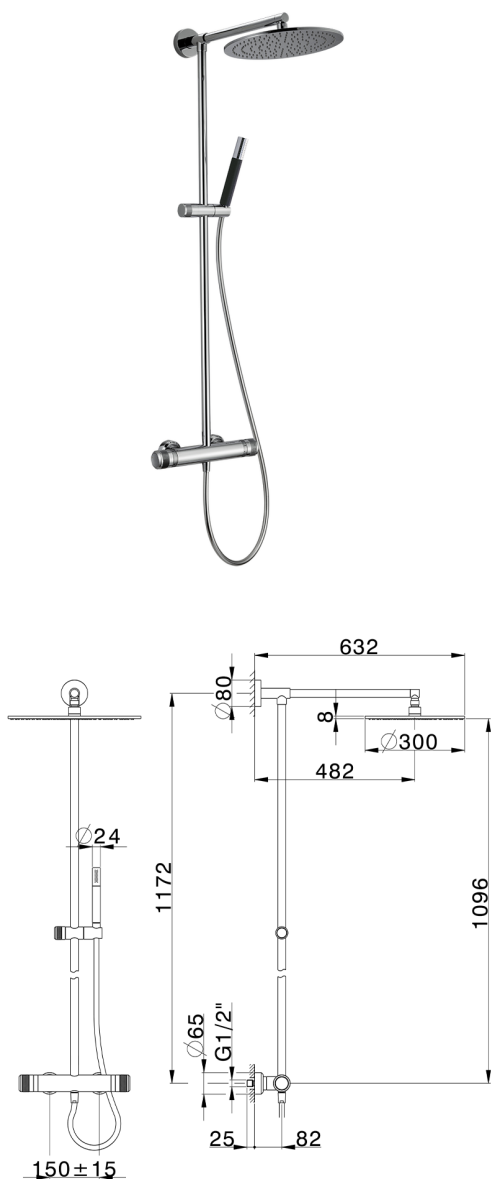

2-function Thermostatic shower set CHRONOS_CRC78040

MODEL **CRC78040**

2-function Thermostatic shower set, 2-outlet devia stop, not adjustable column, sliding handshower holder, Brass D.24mm minimalistic one spray handshower, D.300 mm 8 mm Brass thick round showerhead, 150 cm SUPREME smooth flexible hose

AVAILABLE FINISHINGS

-  **21** 21 Chrome
-  **2F** 2F Brushed Nickel
-  **2Q** 2Q Black Titanium

CHARACTERISTICS

Cartridge Spare Parts **22.04A.AR - ZZ97279004**

Argo 2 (long filter) Thermostatic Valve

DeviaStop

The Huber Devia Stop technology allows to adjust the water flow and to direct it to the selected output point (overhead soaker, hand shower, etc).

SafeTouch

The Huber SafeTouch system maintains the mixer body cool to the touch during operation.