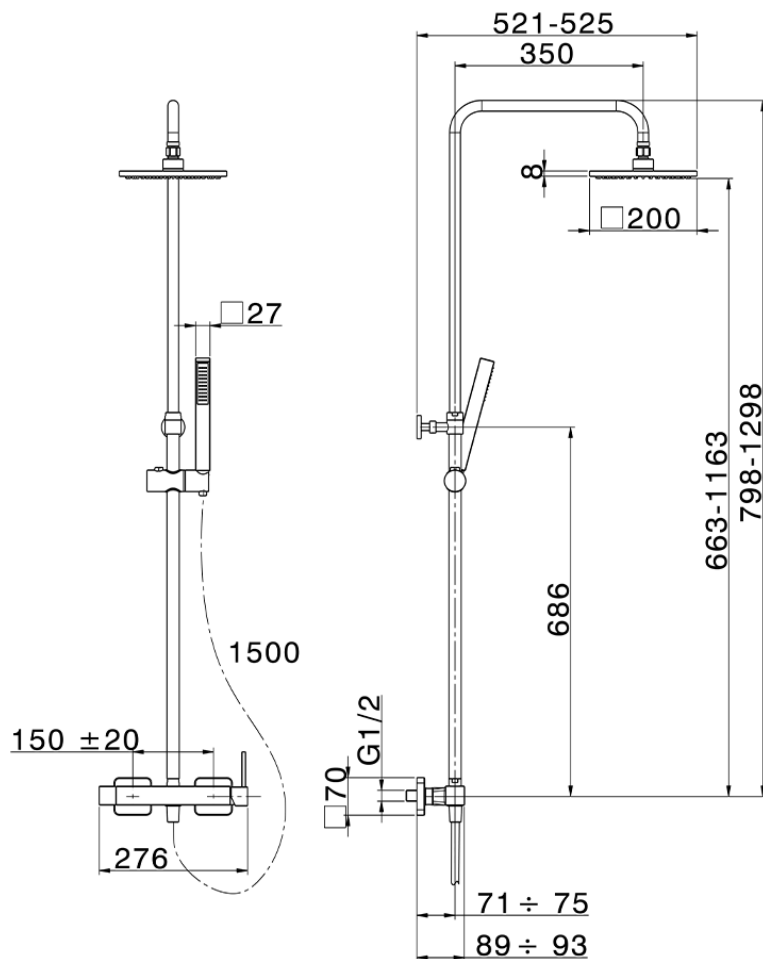

2-function single lever shower set COLUMNS_QT004020

QT004020

<https://en.huberitalia.com/2-function-single-lever-shower-set-columns-qt004020>

2024-11-15