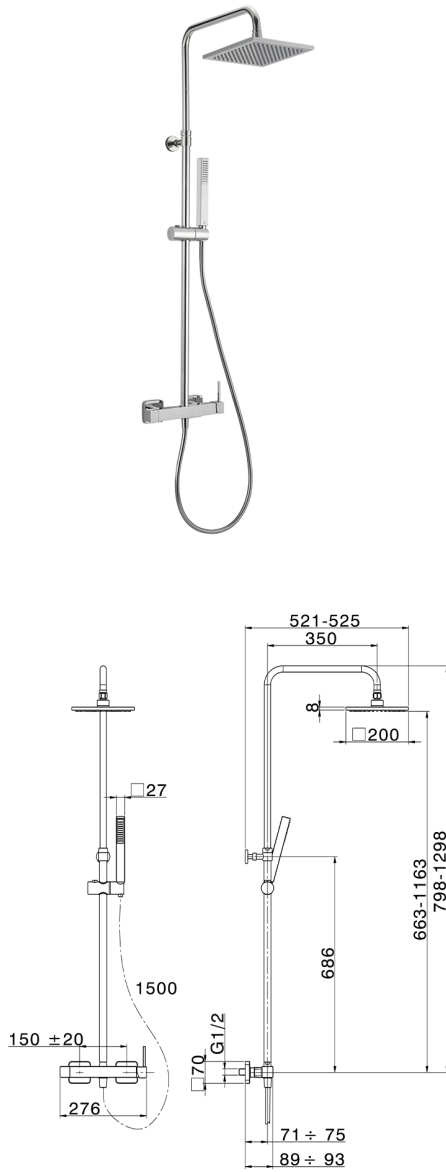

## 2-function single lever shower set COLUMNS\_QT004020

MODEL **QT004020**

2-function single lever shower set, 2-outlet diverter, adjustable riser column, sliding shower bracket, ABS 27x27mm one spray minimalist square handshower, 200x200 mm Brass square showerhead 8 mm thick, 150 cm Brass Flexible Hose

AVAILABLE FINISHINGS

**21** 21 Chrome

CHARACTERISTICS

Cartridge Spare Parts **ZZ94240000**

**25 mm Cartridge**

2024-11-15