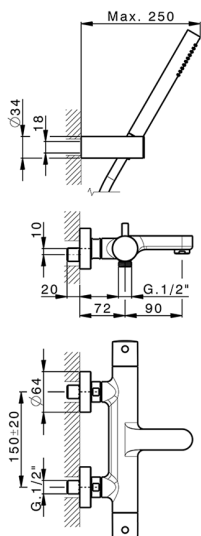

## Thermostatic bath mixer M32\_MTD23016

MODEL **MTD23016**

Thermostatic bath mixer, with shower set, wall mounted swivel handshower bracket, 23 mm Brass One Spray handshower, 150 cm smooth SUPREME Flexible Hose

### CHARACTERISTICS

Cartridge Spare Parts **24.04A.PP**  
**Argo 2 (long filter) Thermostatic Valve**