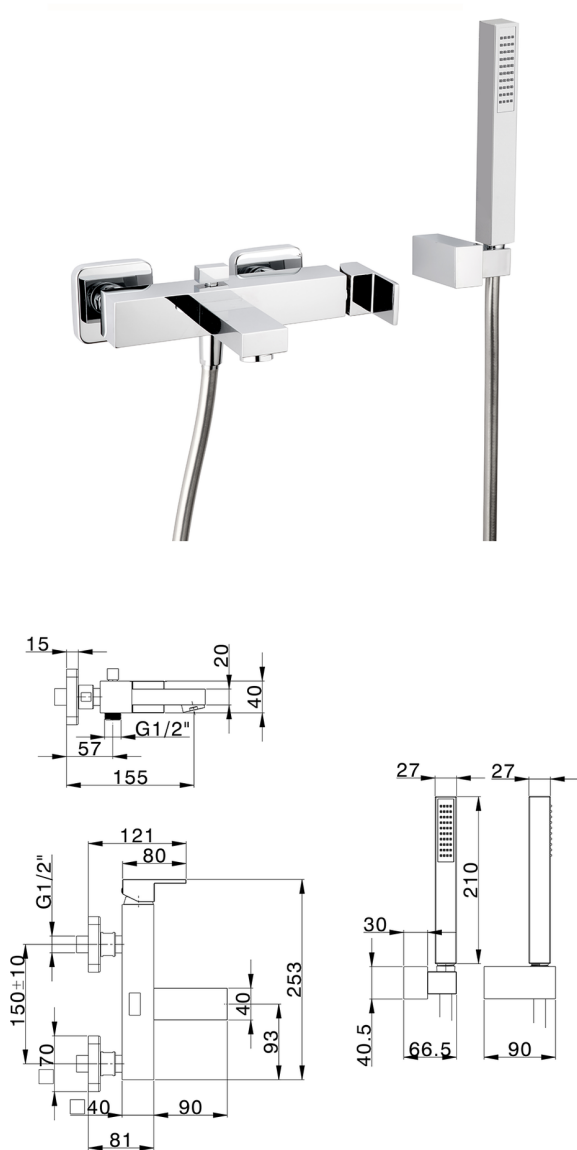

Single lever bath mixer, with shower set NUOVA EGO_NE000124

MODEL **NE000124**

Single lever bath mixer, with shower set, wall mounted adjustable handshower bracket, ABS 27x27mm one spray minimalist square handshower, 150 cm smooth SILVERFLEX Flexible Hose

AVAILABLE FINISHINGS

-  **21** 21 Chrome
-  **2F** 2F Brushed Nickel
-  **40** 40 Matt Black
-  **4Q** 4Q Matt White

CHARACTERISTICS

Cartridge Spare Parts **ZZ97179000**

35 mm Cartridge

2026-06-27