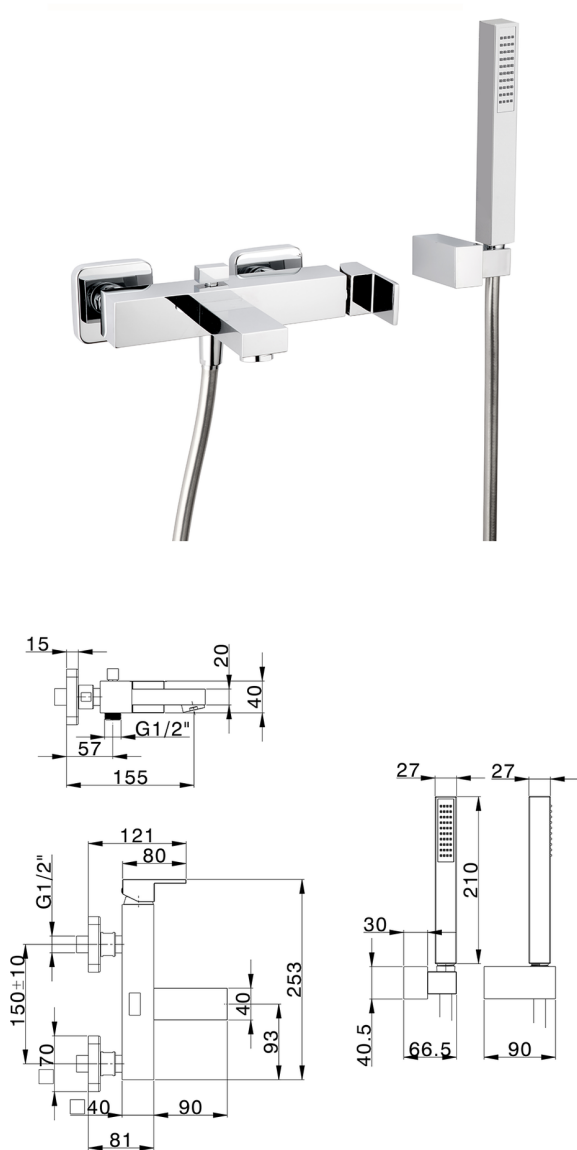

Single lever bath mixer, with shower set NUOVA EGO_NE000124

MODEL **NE000124**

Single lever bath mixer, with shower set, wall mounted adjustable handshower bracket, ABS 27x27mm one spray minimalist square handshower, 150 cm smooth SILVERFLEX Flexible Hose

AVAILABLE FINISHINGS

-  **21** 21 Chrome
-  **2F** 2F Brushed Nickel
-  **40** 40 Matt Black
-  **4Q** 4Q Matt White

CHARACTERISTICS

Cartridge Spare Parts **ZZ97179000**

35 mm Cartridge

2026-06-06