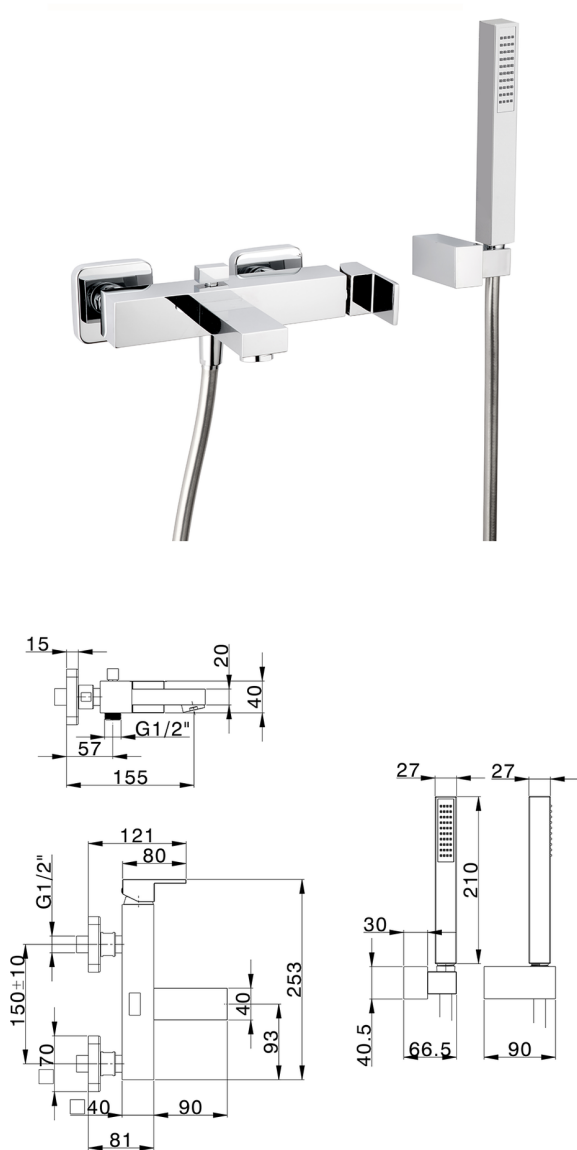

Single lever bath mixer, with shower set NUOVA EGO_NE000124

MODEL **NE000124**

Single lever bath mixer, with shower set, wall mounted adjustable handshower bracket, ABS 27x27mm one spray minimalist square handshower, 150 cm smooth SILVERFLEX Flexible Hose

AVAILABLE FINISHINGS

-  **21** 21 Chrome
-  **2F** 2F Brushed Nickel
-  **40** 40 Matt Black
-  **4Q** 4Q Matt White

CHARACTERISTICS

Cartridge Spare Parts **ZZ97179000**

35 mm Cartridge

2026-04-06