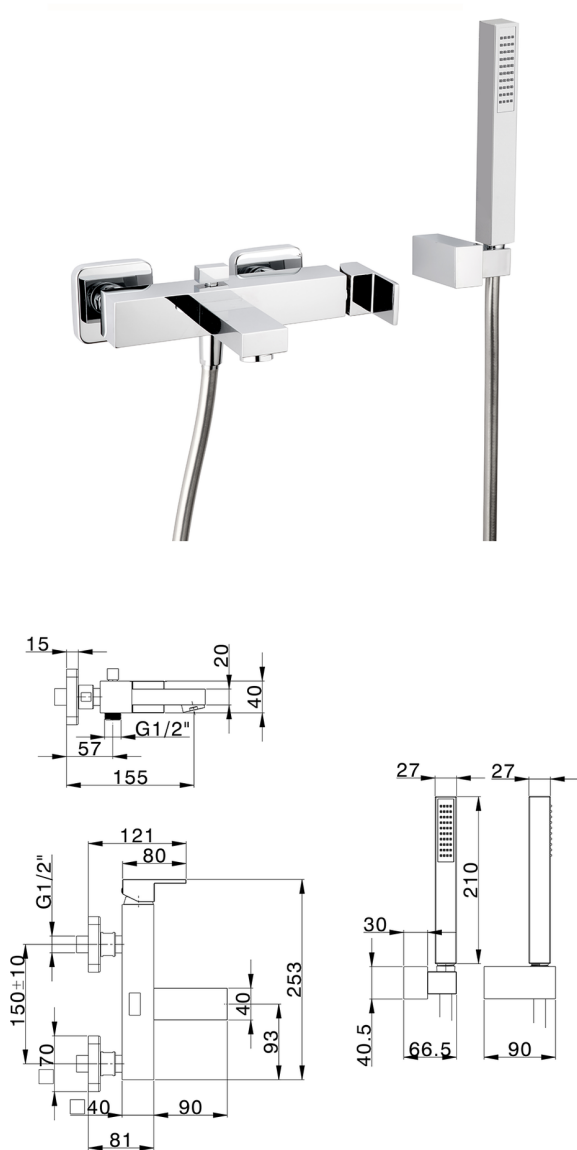

## Single lever bath mixer, with shower set NUOVA EGO\_NE000124

MODEL **NE000124**

Single lever bath mixer, with shower set, wall mounted adjustable handshower bracket, ABS 27x27mm one spray minimalist square handshower, 150 cm smooth SILVERFLEX Flexible Hose

### AVAILABLE FINISHINGS

-  **21** 21 Chrome
-  **2F** 2F Brushed Nickel
-  **40** 40 Matt Black
-  **4Q** 4Q Matt White

### CHARACTERISTICS

Cartridge Spare Parts **ZZ97179000**

**35 mm Cartridge**

2026-06-26