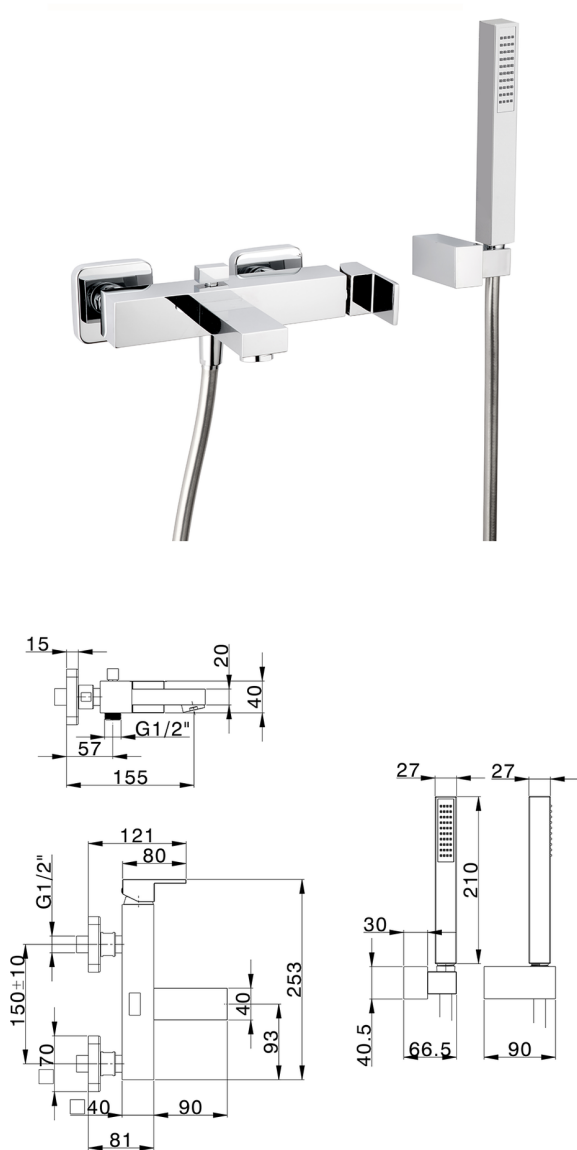

## Single lever bath mixer, with shower set NUOVA EGO\_NE000124

MODEL **NE000124**

Single lever bath mixer, with shower set, wall mounted adjustable handshower bracket, ABS 27x27mm one spray minimalist square handshower, 150 cm smooth SILVERFLEX Flexible Hose

### AVAILABLE FINISHINGS

-  **21** 21 Chrome
-  **2F** 2F Brushed Nickel
-  **40** 40 Matt Black
-  **4Q** 4Q Matt White

### CHARACTERISTICS

Cartridge Spare Parts **ZZ97179000**

**35 mm Cartridge**

2026-04-09