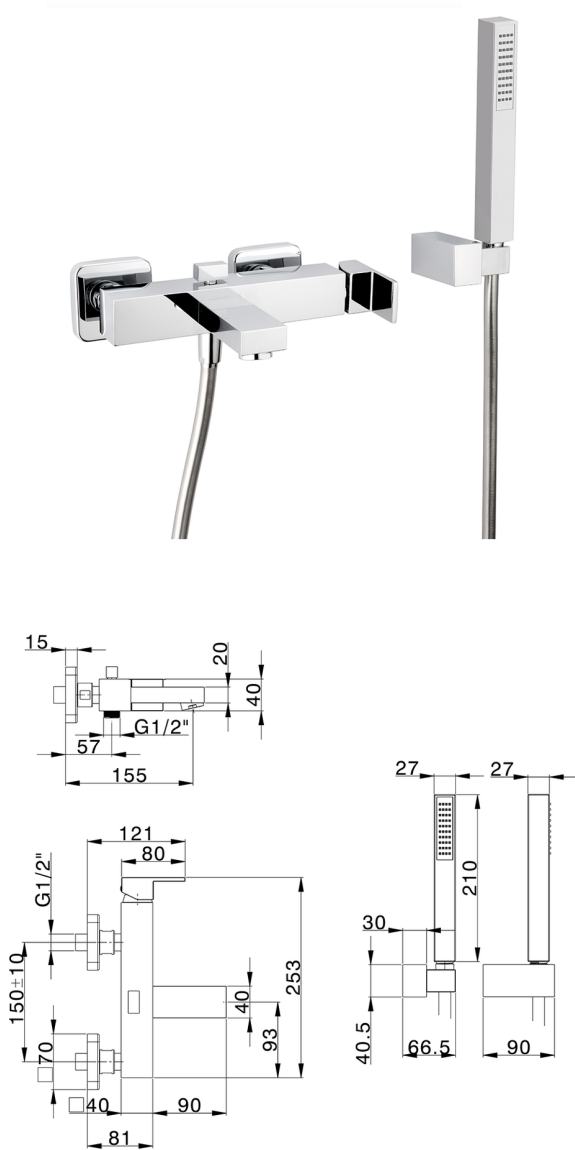

Single lever bath mixer, with shower set NUOVA EGO_NE000124

MODEL **NE000124**

Single lever bath mixer, with shower set, wall mounted adjustable handshower bracket, ABS 27x27mm one spray minimalist square handshower, 150 cm smooth SILVERFLEX Flexible Hose

AVAILABLE FINISHINGS

-  **21** 21 Chrome
-  **2F** 2F Brushed Nickel
-  **40** 40 Matt Black
-  **4Q** 4Q Matt White

CHARACTERISTICS

Cartridge Spare Parts **ZZ97179000**

35 mm Cartridge

2026-04-07