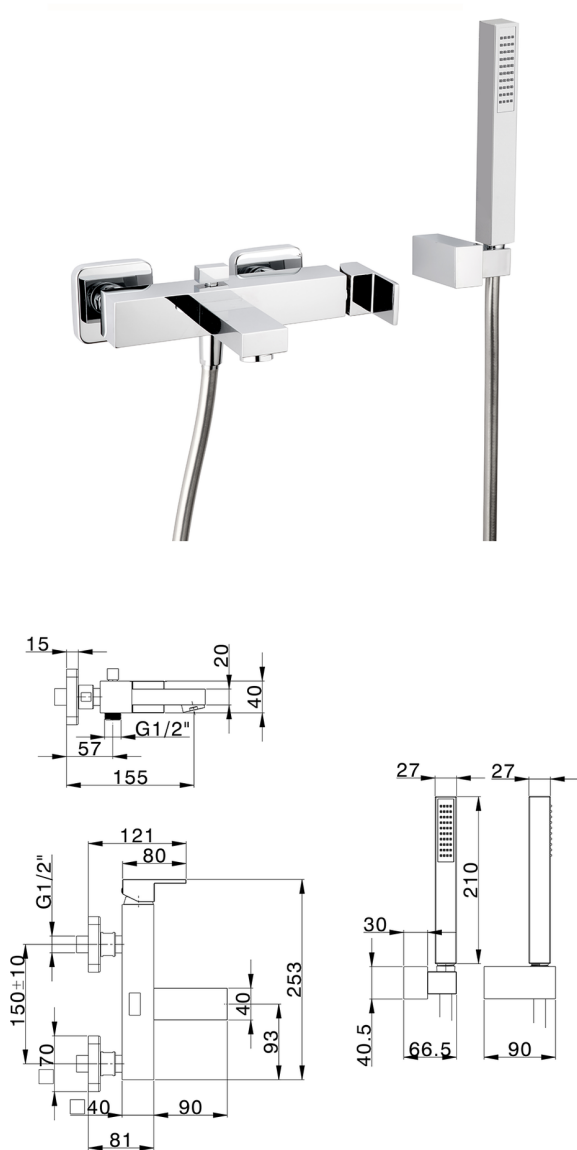

Single lever bath mixer, with shower set NUOVA EGO_NE000124

MODEL **NE000124**

Single lever bath mixer, with shower set, wall mounted adjustable handshower bracket, ABS 27x27mm one spray minimalist square handshower, 150 cm smooth SILVERFLEX Flexible Hose

AVAILABLE FINISHINGS

-  **21** 21 Chrome
-  **2F** 2F Brushed Nickel
-  **40** 40 Matt Black
-  **4Q** 4Q Matt White

CHARACTERISTICS

Cartridge Spare Parts **ZZ97179000**

35 mm Cartridge

2026-06-28