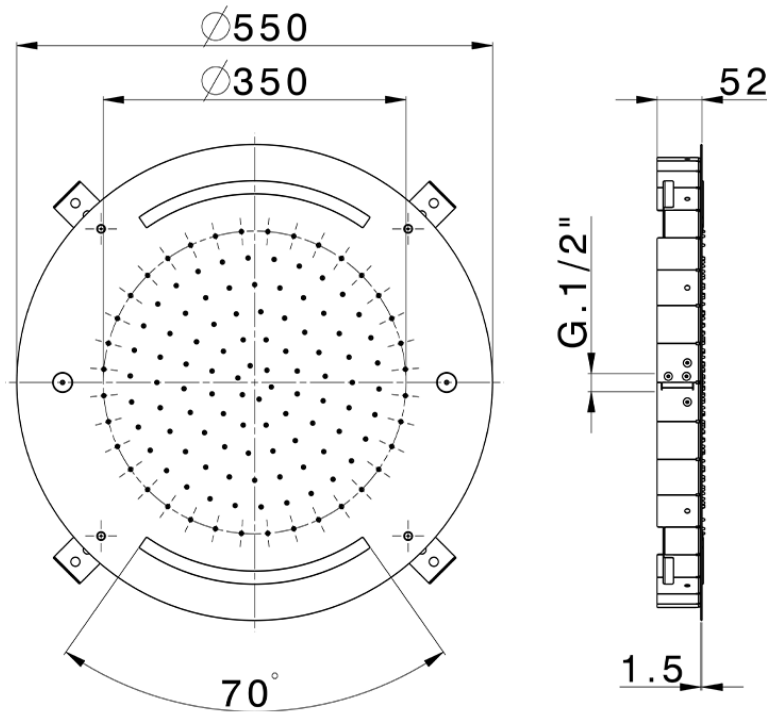

## Ø 550 mm Chromotherapy Ceiling showerhead ZEN\_ZS1C0040

ZS1C0040

<https://en.huberitalia.com/o-550-mm-chromotherapy-ceiling-showerhead-zen-zs1c0040>

2024-11-15